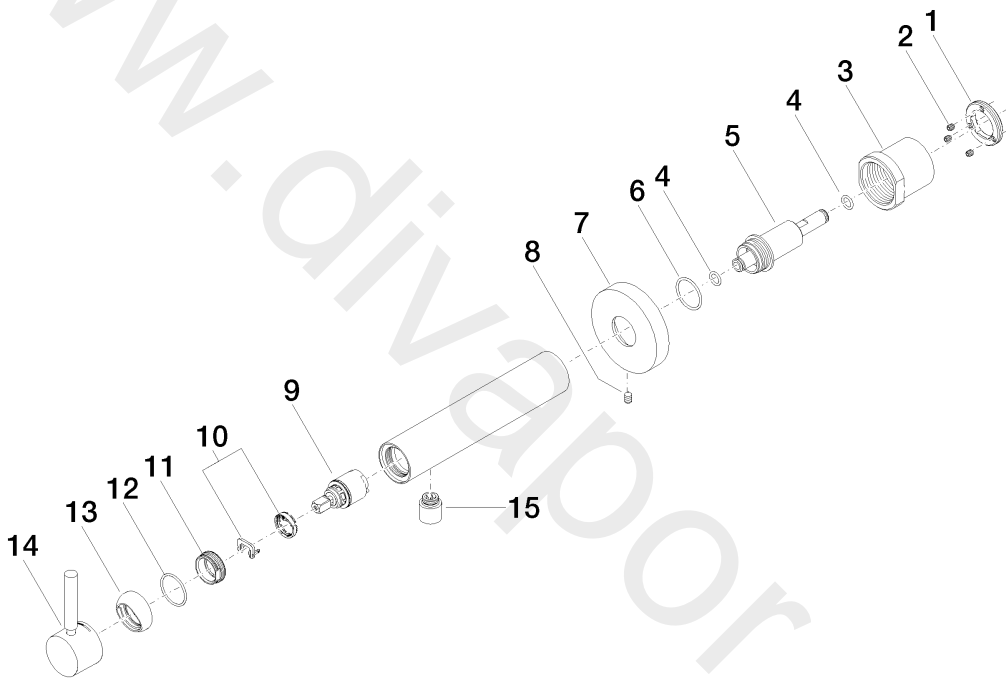

Washbasin - META

Wall-mounted single-lever basin mixer without pop-up waste

Article number: 36 804 661-33

Washbasin - META

Wall-mounted single-lever basin mixer without pop-up waste

Article number: 36 804 661-33

Spare parts list

Position	Quantity used	Item Number	Spare part	Delivery time
1	1	09 24 77 002 90	nut	2
2	3	09 31 11 030 90	pin	2
3	1	09 21 02 128 90	sleeve	2
4	2	09 14 10 139 90	seal	2
5	1	09 24 04 210 10 90	nipple	2
6	1	09 14 10 063 90	seal	2
7	1	09 27 88 009-33	rosette	30
8	1	09 31 11 144 90	pin	2
9	1	90 15 05 044 00 90	cartridge	2
10	1	04 28 10 148 00 90	accessories	2
11	1	09 24 04 266 90	nut	2
12	1	09 14 10 120 90	seal	2
13	1	09 28 30 043-33	cover	30
14	1	90 20 66 024 00-33	handle	30
15	1	90 23 01 168 00-33	aerator	30