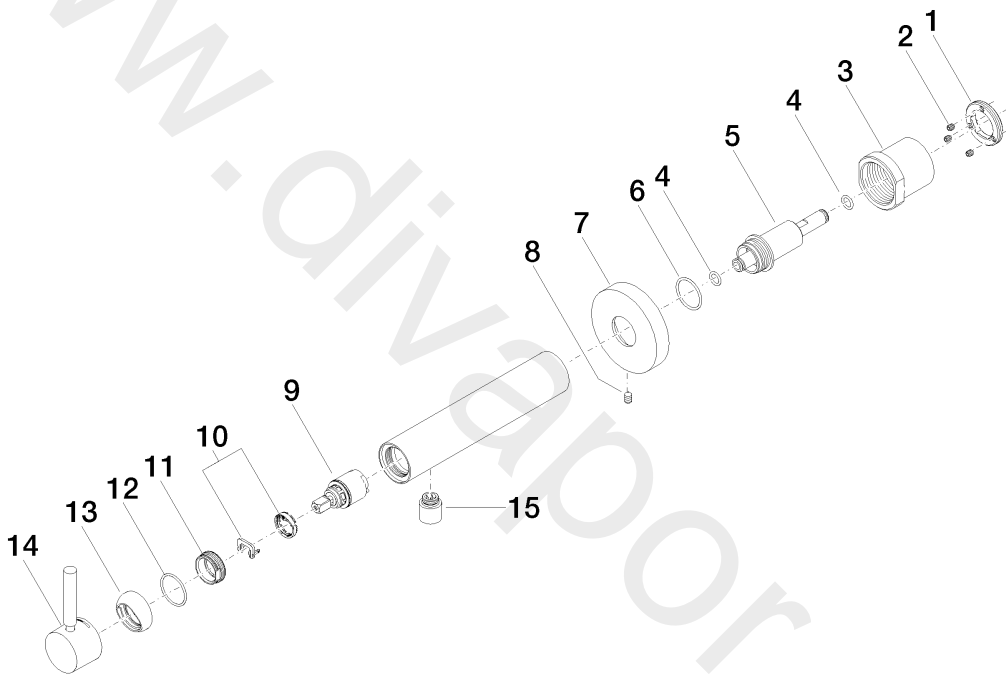

Sink - META

Wall-mounted single-lever mixer without drain - Chrome

Article number: 36 804 661-00 0010

Date of manufacture from 4/2/2020

Sink - META

Wall-mounted single-lever mixer without drain - Chrome

Article number: 36 804 661-00 0010

Date of manufacture from 4/2/2020

Spare parts list

Position	Number of units	Item Number	Spare part	Lead time
1	1	09 24 77 002 90	nut	2
2	3	09 31 11 030 90	pin	2
3	1	09 21 02 128 90	sleeve	2
4	2	09 14 10 139 90	seal	2
5	1	09 24 04 210 10 90	nipple	2
6	1	09 14 10 063 90	seal	2
7	1	09 27 88 009-00	rosette	10
8	1	09 31 11 144 90	pin	2
9	1	90 15 05 044 00 90	cartridge	2
10	1	04 28 10 148 00 90	accessories	2
11	1	09 24 04 266 90	nut	2
12	1	09 14 10 120 90	seal	2
13	1	09 28 30 043-00	cover	10
14	1	90 20 66 024 00-00	handle	10
15	1	90 23 01 168 01-00	aerator	10