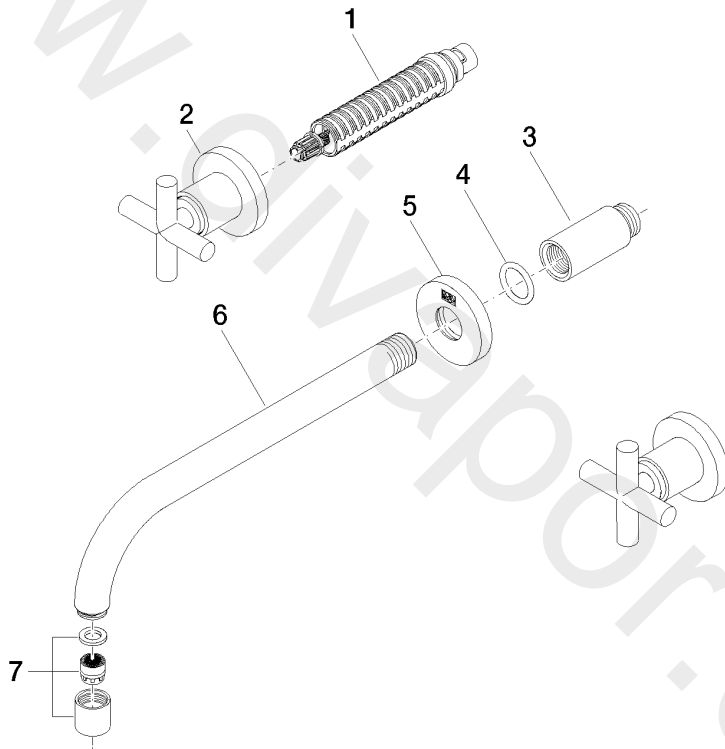

Washbasin - TARA

Wall-mounted basin mixer without pop-up waste

Article number: 36 717 892-99

Washbasin - TARA

Wall-mounted basin mixer without pop-up waste

Article number: 36 717 892-99

Spare parts list

Position	Quantity used	Item Number	Spare part	Delivery time
1	2	90 90 03 157 00 90	top	2
2	2	36 310 892-99	connection	30
3	1	09 24 03 081 10 90	extension	2
4	1	09 14 10 026 90	seal	2
5	1	09 27 22 503-99	rosette	30
6	1	04 28 22 105 10-99	spout	30
7	1	90 23 01 019 00-99	aerator	30