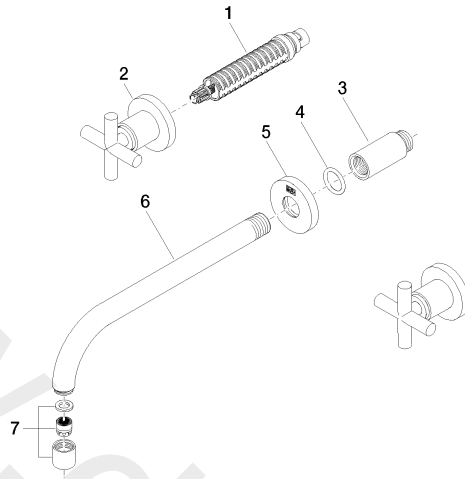

Wall-mounted basin mixer without pop-up waste

TARA

36 717 892

- 240 mm projection
- fixed spout
- circular, air-enriched flow
- hole diameter valve 40 mm
- hole diameter spout 40 mm
- rosette Ø 55 mm
- max. flow 7 l/min
- lead-free
- WRAS: 2107049

Required miscellaneous

- Concealed wall-mounted mixer** 35 700 970 90
- Centred spout**
- min. recess depth 70 mm
  - max. recess depth 135 mm

36 717 892

mm [inches]

Flow rate chart

36 717 892

Spare parts list

No.	Item Number	Name	Quantity used	Delivery time
1	90 90 03 157 00 90	top	2	2
2	36 310 892-99	connection	2	30
3	09 24 03 081 10 90	extension	1	2
4	09 14 10 026 90	seal	1	2
5	09 27 22 503-99	rosette	1	30
6	04 28 22 105 10-99	spout	1	30
7	90 23 01 019 00-99	aerator	1	30