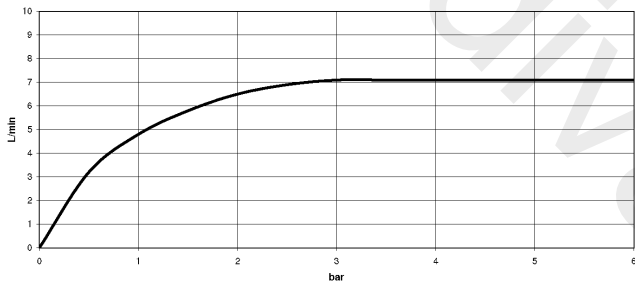

Required miscellaneous

- Concealed wall-mounted mixer** 35 700 970 90
- Centred spout**
- min. recess depth 70 mm
  - max. recess depth 135 mm

36 717 892

mm [inches]

Flow rate chart

36 717 892

Spare parts list

No.	Item Number	Name	Quantity used	Delivery time
1	90 90 03 157 00 90	top	2	2
2	36 310 892-99	connection	2	30
3	09 24 03 081 10 90	extension	1	2
4	09 14 10 026 90	seal	1	2
5	09 27 22 503-99	rosette	1	30
6	04 28 22 105 10-99	spout	1	30
7	90 23 01 019 00-99	aerator	1	30