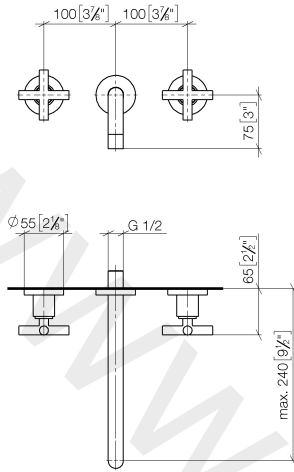

Wall-mounted basin mixer without pop-up waste

TARA

36 717 892

- 240 mm projection
- fixed spout
- circular, air-enriched flow
- hole diameter valve 40 mm
- hole diameter spout 40 mm
- rosette Ø 55 mm
- max. flow 7 l/min
- lead-free
- WRAS: 2107049

Required miscellaneous

- Concealed wall-mounted mixer** 35 700 970 90
- Centred spout**
- min. recess depth 70 mm
  - max. recess depth 135 mm

36 717 892

mm [inches]

Flow rate chart

36 717 892

Spare parts list

No.	Item Number	Name	Quantity used	Delivery time
1	90 90 03 157 00 90	top	2	2
2	36 310 892-99	connection	2	30
3	09 24 03 081 10 90	extension	1	2
4	09 14 10 026 90	seal	1	2
5	09 27 22 503-99	rosette	1	30
6	04 28 22 105 10-99	spout	1	30
7	90 23 01 019 00-99	aerator	1	30