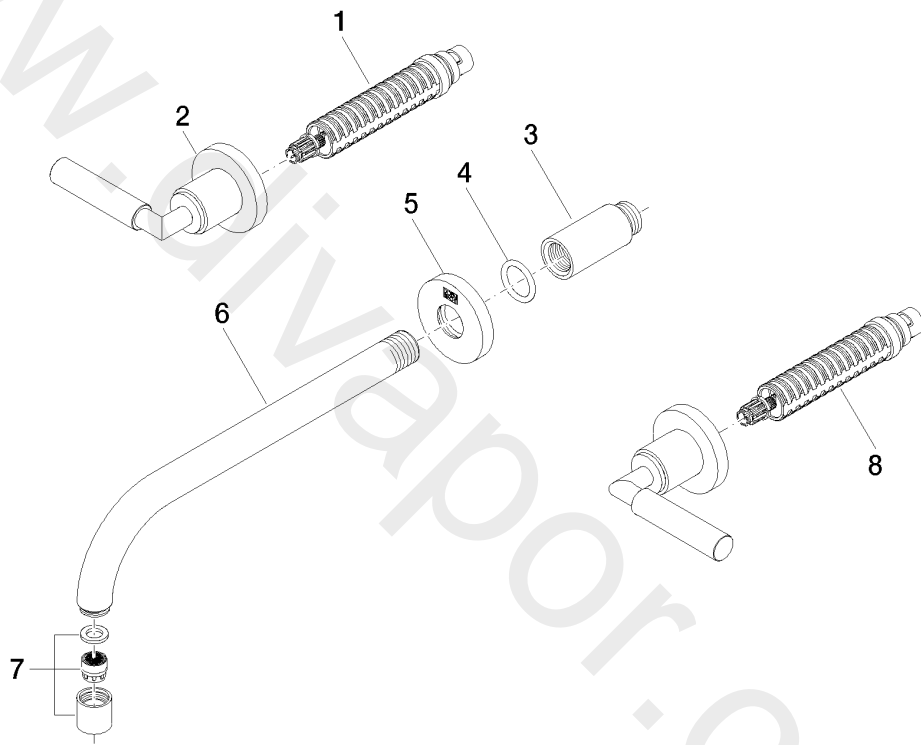

Washbasin - TARA

Wall-mounted basin mixer without pop-up waste

Article number: 36 717 882-99

Washbasin - TARA

Wall-mounted basin mixer without pop-up waste

Article number: 36 717 882-99

Spare parts list

Position	Quantity used	Item Number	Spare part	Delivery time
1	1	90 90 03 156 00 90	top	2
2	2	36 310 882-99	connection	30
3	1	09 24 03 081 10 90	extension	2
4	1	09 14 10 026 90	seal	2
5	1	09 27 22 503-99	rosette	30
6	1	04 28 22 105 10-99	spout	30
7	1	90 23 01 019 00-99	aerator	30
8	1	90 90 03 157 00 90	top	2