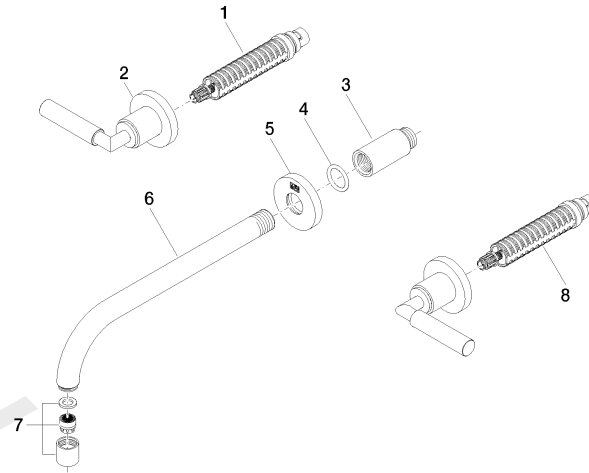

Wall-mounted basin mixer without pop-up waste

TARA

36 717 882

- 240 mm projection
- fixed spout
- circular, air-enriched flow
- hole diameter valve 40 mm
- hole diameter spout 40 mm
- rosette Ø 55 mm
- max. flow 7 l/min
- lead-free
- WRAS: 2107049

Required miscellaneous

- Concealed wall-mounted mixer** 35 700 970 90
- Centred spout**
- min. recess depth 70 mm
 - max. recess depth 135 mm

36 717 882

mm [inches]

Flow rate chart

36 717 882

Spare parts list

No.	Item Number	Name	Quantity used	Delivery time
1	90 90 03 156 00 90	top	1	2
2	36 310 882-99	connection	2	30
3	09 24 03 081 10 90	extension	1	2
4	09 14 10 026 90	seal	1	2
5	09 27 22 503-99	rosette	1	30
6	04 28 22 105 10-99	spout	1	30
7	90 23 01 019 00-99	aerator	1	30
8	90 90 03 157 00 90	top	1	2