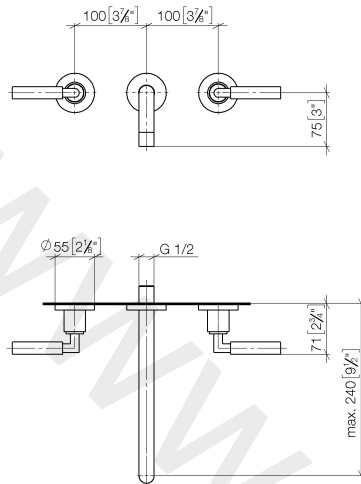

Wall-mounted basin mixer without pop-up waste

TARA

36 717 882

- 240 mm projection
- fixed spout
- circular, air-enriched flow
- hole diameter valve 40 mm
- hole diameter spout 40 mm
- rosette Ø 55 mm
- max. flow 7 l/min
- lead-free
- WRAS: 2107049

Required miscellaneous

- Concealed wall-mounted mixer** 35 700 970 90
- Centred spout**
- min. recess depth 70 mm
 - max. recess depth 135 mm

36 717 882

mm [inches]

Flow rate chart

36 717 882

Spare parts list

No.	Item Number	Name	Quantity used	Delivery time
1	90 90 03 156 00 90	top	1	2
2	36 310 882-99	connection	2	30
3	09 24 03 081 10 90	extension	1	2
4	09 14 10 026 90	seal	1	2
5	09 27 22 503-99	rosette	1	30
6	04 28 22 105 10-99	spout	1	30
7	90 23 01 019 00-99	aerator	1	30
8	90 90 03 157 00 90	top	1	2