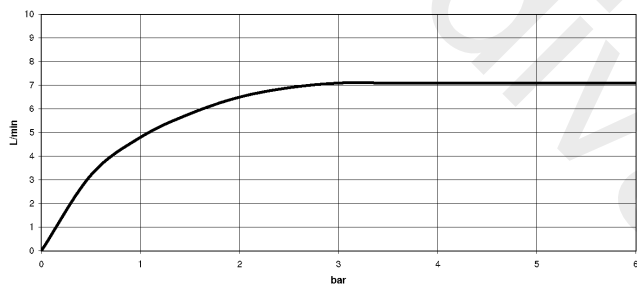

Required miscellaneous

- Concealed wall-mounted mixer** 35 700 970 90
- Centred spout**
- min. recess depth 70 mm
 - max. recess depth 135 mm

36 717 882

mm [inches]

Flow rate chart

36 717 882

Spare parts list

No.	Item Number	Name	Quantity used	Delivery time
1	90 90 03 156 00 90	top	1	2
2	36 310 882-99	connection	2	30
3	09 24 03 081 10 90	extension	1	2
4	09 14 10 026 90	seal	1	2
5	09 27 22 503-99	rosette	1	30
6	04 28 22 105 10-99	spout	1	30
7	90 23 01 019 00-99	aerator	1	30
8	90 90 03 157 00 90	top	1	2