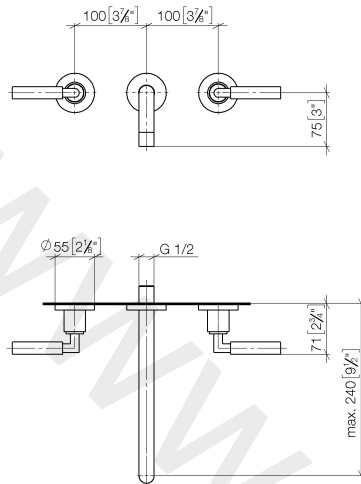

Wall-mounted basin mixer without pop-up waste

TARA

36 717 882

- 240 mm projection
- fixed spout
- circular, air-enriched flow
- hole diameter valve 40 mm
- hole diameter spout 40 mm
- rosette Ø 55 mm
- max. flow 7 l/min
- lead-free
- WRAS: 2107049

Required miscellaneous

- Concealed wall-mounted mixer** 35 700 970 90
- Centred spout**
- min. recess depth 70 mm
  - max. recess depth 135 mm

36 717 882

mm [inches]

Flow rate chart

36 717 882

Spare parts list

No.	Item Number	Name	Quantity used	Delivery time
1	90 90 03 156 00 90	top	1	2
2	36 310 882-99	connection	2	30
3	09 24 03 081 10 90	extension	1	2
4	09 14 10 026 90	seal	1	2
5	09 27 22 503-99	rosette	1	30
6	04 28 22 105 10-99	spout	1	30
7	90 23 01 019 00-99	aerator	1	30
8	90 90 03 157 00 90	top	1	2