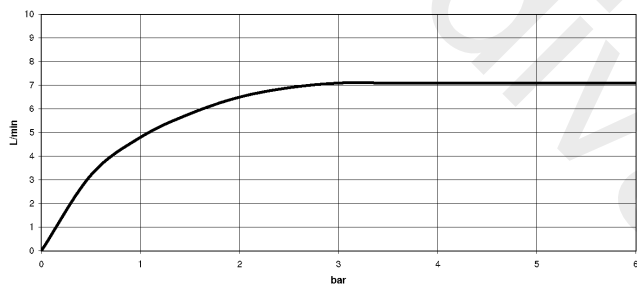

Required miscellaneous

- Concealed wall-mounted mixer** 35 700 970 90
- Centred spout**
- min. recess depth 70 mm
  - max. recess depth 135 mm

36 717 882

mm [inches]

Flow rate chart

36 717 882

Spare parts list

No.	Item Number	Name	Quantity used	Delivery time
1	90 90 03 156 00 90	top	1	2
2	36 310 882-99	connection	2	30
3	09 24 03 081 10 90	extension	1	2
4	09 14 10 026 90	seal	1	2
5	09 27 22 503-99	rosette	1	30
6	04 28 22 105 10-99	spout	1	30
7	90 23 01 019 00-99	aerator	1	30
8	90 90 03 157 00 90	top	1	2