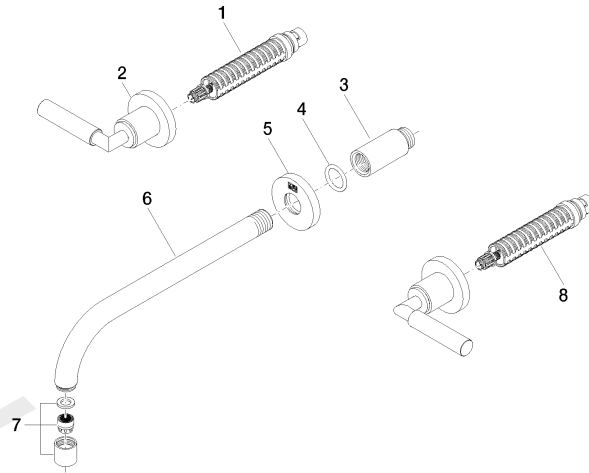

Wall-mounted basin mixer without pop-up waste

TARA

36 717 882

- 240 mm projection
- fixed spout
- circular, air-enriched flow
- hole diameter valve 40 mm
- hole diameter spout 40 mm
- rosette Ø 55 mm
- max. flow 7 l/min
- lead-free
- WRAS: 2107049

Required miscellaneous

- Concealed wall-mounted mixer** 35 700 970 90
- Centred spout**
- min. recess depth 70 mm
  - max. recess depth 135 mm

36 717 882

mm [inches]

Flow rate chart

36 717 882

Spare parts list

No.	Item Number	Name	Quantity used	Delivery time
1	90 90 03 156 00 90	top	1	2
2	36 310 882-99	connection	2	30
3	09 24 03 081 10 90	extension	1	2
4	09 14 10 026 90	seal	1	2
5	09 27 22 503-99	rosette	1	30
6	04 28 22 105 10-99	spout	1	30
7	90 23 01 019 00-99	aerator	1	30
8	90 90 03 157 00 90	top	1	2