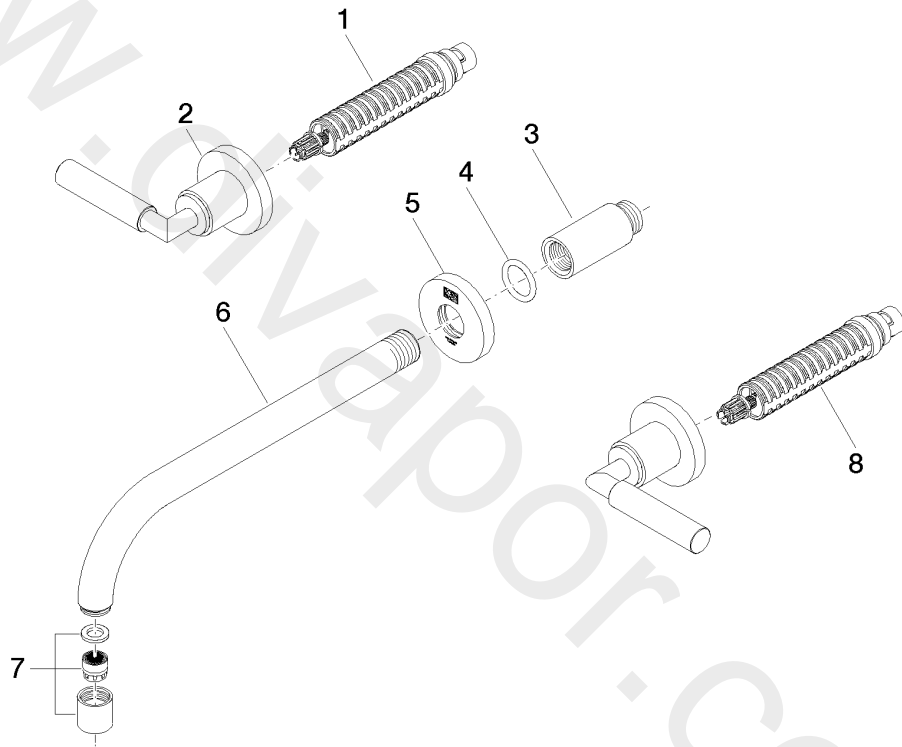

Sink - TARA

Wall-mounted three-hole lavatory mixer without drain - Chrome

Article number: 36 717 882-00 0010

## Sink - TARA

Wall-mounted three-hole lavatory mixer without drain - Chrome

Article number: 36 717 882-00 0010

### Spare parts list

Position	Number of units	Item Number	Spare part	Lead time
1	1	90 90 03 156 00 90	top	2
2	1	36 310 882-00	connection	10
3	1	09 24 03 081 10 90	extension	2
4	1	09 14 10 026 90	seal	2
5	1	09 27 22 501-00	rosette	10
6	1	04 28 22 105 10-00	spout	10
7	1	90 23 01 019 02-00	aerator	10
8	1	90 90 03 157 00 90	top	2