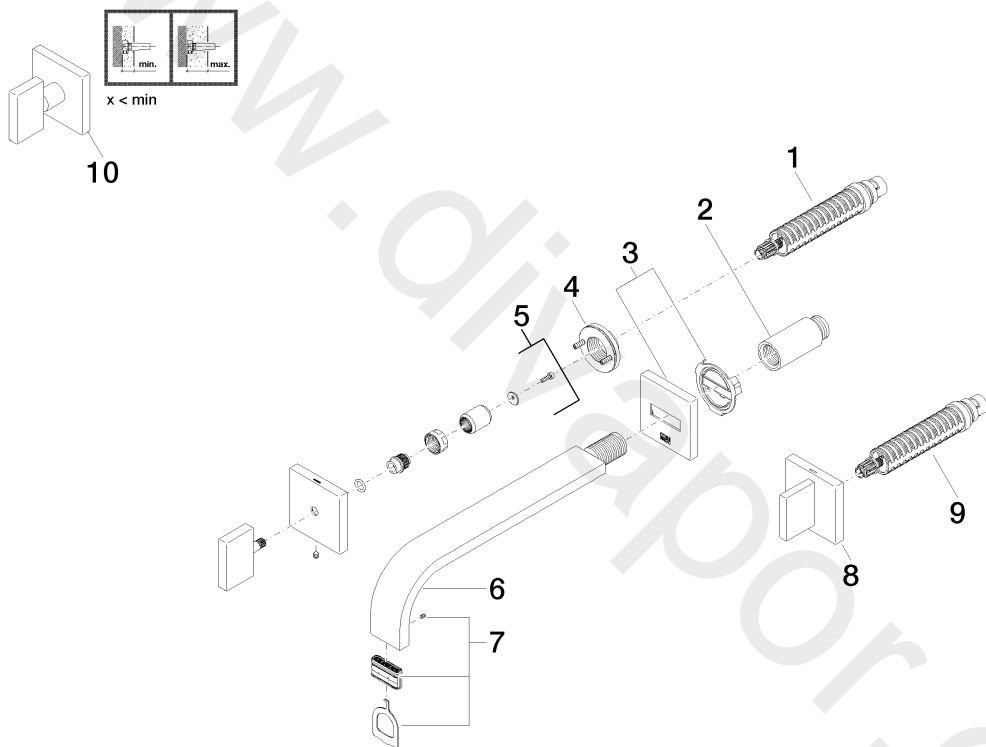

Washbasin - MEM

Wall-mounted basin mixer without pop-up waste

Article number: 36 717 782-99

Washbasin - MEM

Wall-mounted basin mixer without pop-up waste

Article number: 36 717 782-99

Spare parts list

Position	Quantity used	Item Number	Spare part	Delivery time
1	1	90 90 03 156 00 90	top	2
2	1	09 24 03 081 10 90	extension	2
3	1	90 27 78 035 00-99	rosette	30
4	2	90 21 02 108 00 90	disc	2
5	1	90 20 78 002 07-99	handle (hot)	30
6	1	04 28 22 148 10-99	spout	30
7	1	90 29 03 109 00 90	aerator	2
8	1	90 20 78 002 06-99	handle (cold)	30
9	1	90 90 03 157 00 90	top	2
10	1	04 20 78 002 01-99	handle	30