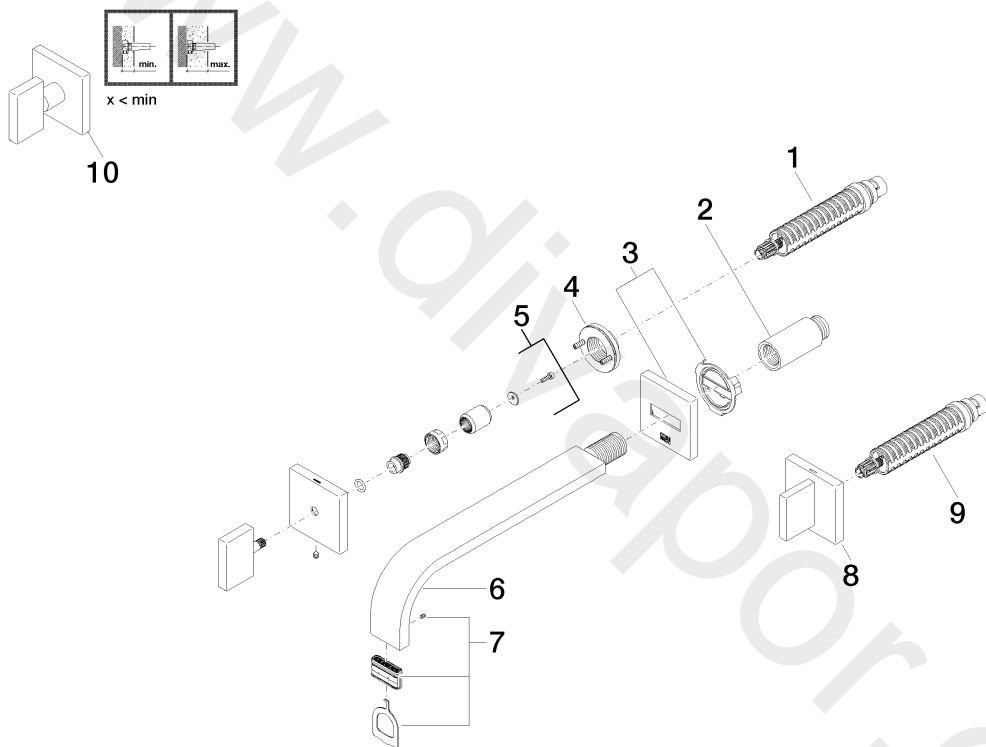

Washbasin - MEM

Wall-mounted basin mixer without pop-up waste

Article number: 36 717 782-99

Washbasin - MEM

Wall-mounted basin mixer without pop-up waste

Article number: 36 717 782-99

## Spare parts list

Position	Quantity used	Item Number	Spare part	Delivery time
1	1	90 90 03 156 00 90	top	2
2	1	09 24 03 081 10 90	extension	2
3	1	90 27 78 035 00-99	rosette	30
4	2	90 21 02 108 00 90	disc	2
5	1	90 20 78 002 07-99	handle ( hot )	30
6	1	04 28 22 148 10-99	spout	30
7	1	90 29 03 109 00 90	aerator	2
8	1	90 20 78 002 06-99	handle ( cold )	30
9	1	90 90 03 157 00 90	top	2
10	1	04 20 78 002 01-99	handle	30