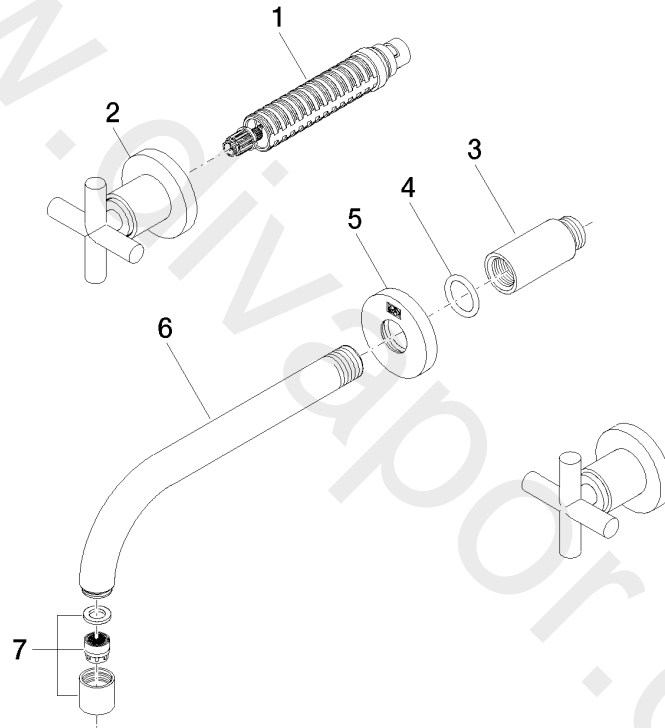

Washbasin - TARA

Wall-mounted basin mixer without pop-up waste

Article number: 36 712 892-99

Washbasin - TARA

Wall-mounted basin mixer without pop-up waste

Article number: 36 712 892-99

Spare parts list

Position	Quantity used	Item Number	Spare part	Delivery time
1	2	90 90 03 157 00 90	top	2
2	2	36 310 892-99	connection	30
3	1	09 24 03 081 10 90	extension	2
4	1	09 14 10 026 90	seal	2
5	1	09 27 22 503-99	rosette	30
6	1	04 28 22 090 10-99	spout	30
7	1	90 23 01 019 00-99	aerator	30