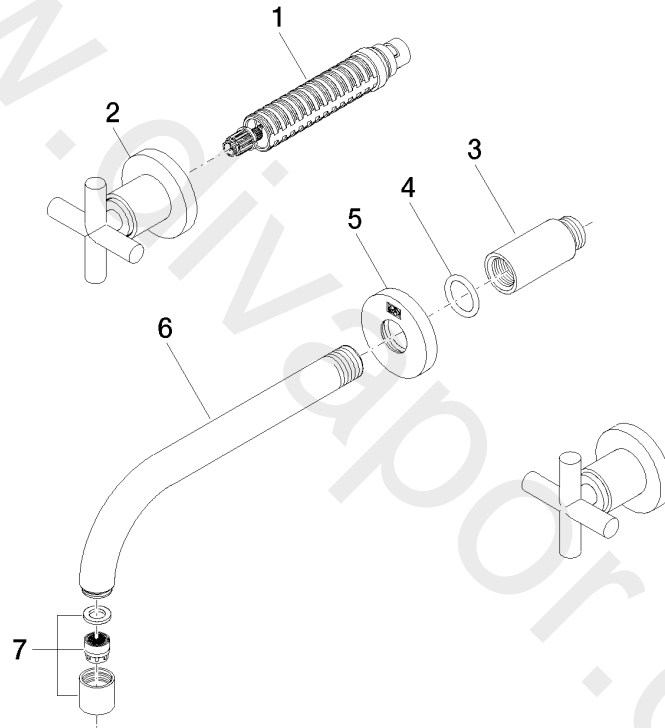

Washbasin - TARA

Wall-mounted basin mixer without pop-up waste

Article number: 36 712 892-99

Washbasin - TARA

Wall-mounted basin mixer without pop-up waste

Article number: 36 712 892-99

## Spare parts list

Position	Quantity used	Item Number	Spare part	Delivery time
1	2	90 90 03 157 00 90	top	2
2	2	36 310 892-99	connection	30
3	1	09 24 03 081 10 90	extension	2
4	1	09 14 10 026 90	seal	2
5	1	09 27 22 503-99	rosette	30
6	1	04 28 22 090 10-99	spout	30
7	1	90 23 01 019 00-99	aerator	30