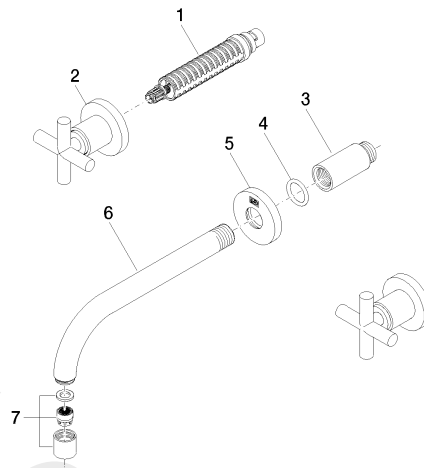

## Wall-mounted basin mixer without pop-up waste

TARA

36 712 892

- 190 mm projection
- fixed spout
- circular, air-enriched flow
- hole diameter valve 40 mm
- hole diameter spout 40 mm
- rosette Ø 55 mm
- max. flow 7 l/min
- lead-free
- WRAS: 2107049

### Required miscellaneous

- Concealed wall-mounted mixer** 35 700 970 90
- Centred spout**
- min. recess depth 70 mm
  - max. recess depth 135 mm

36 712 892

mm [inches]

Flow rate chart

36 712 892

Spare parts list

No.	Item Number	Name	Quantity used	Delivery time
1	90 90 03 157 00 90	top	2	2
2	36 310 892-99	connection	2	30
3	09 24 03 081 10 90	extension	1	2
4	09 14 10 026 90	seal	1	2
5	09 27 22 503-99	rosette	1	30
6	04 28 22 090 10-99	spout	1	30
7	90 23 01 019 00-99	aerator	1	30