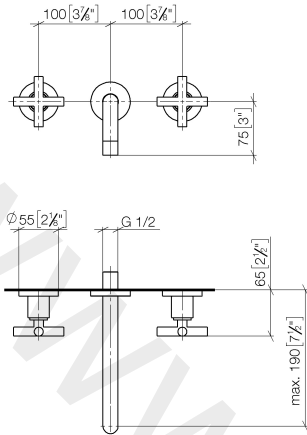

## Wall-mounted basin mixer without pop-up waste

TARA

36 712 892

- 190 mm projection
- fixed spout
- circular, air-enriched flow
- hole diameter valve 40 mm
- hole diameter spout 40 mm
- rosette Ø 55 mm
- max. flow 7 l/min
- lead-free
- WRAS: 2107049

### Required miscellaneous

- Concealed wall-mounted mixer** 35 700 970 90
- Centred spout**
- min. recess depth 70 mm
  - max. recess depth 135 mm

36 712 892

mm [inches]

Flow rate chart

36 712 892

Spare parts list

No.	Item Number	Name	Quantity used	Delivery time
1	90 90 03 157 00 90	top	2	2
2	36 310 892-99	connection	2	30
3	09 24 03 081 10 90	extension	1	2
4	09 14 10 026 90	seal	1	2
5	09 27 22 503-99	rosette	1	30
6	04 28 22 090 10-99	spout	1	30
7	90 23 01 019 00-99	aerator	1	30