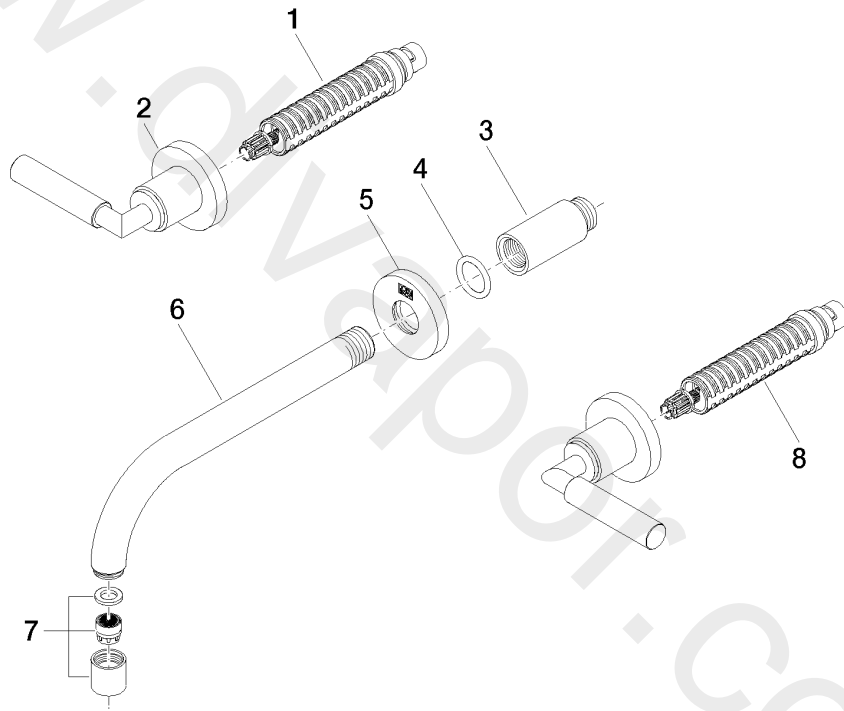

Washbasin - TARA

Wall-mounted basin mixer without pop-up waste

Article number: 36 712 882-99

Washbasin - TARA

Wall-mounted basin mixer without pop-up waste

Article number: 36 712 882-99

Spare parts list

Position	Quantity used	Item Number	Spare part	Delivery time
1	1	90 90 03 156 00 90	top	2
2	2	36 310 882-99	connection	30
3	1	09 24 03 081 10 90	extension	2
4	1	09 14 10 026 90	seal	2
5	1	09 27 22 503-99	rosette	30
6	1	04 28 22 090 10-99	spout	30
7	1	90 23 01 019 00-99	aerator	30
8	1	90 90 03 157 00 90	top	2