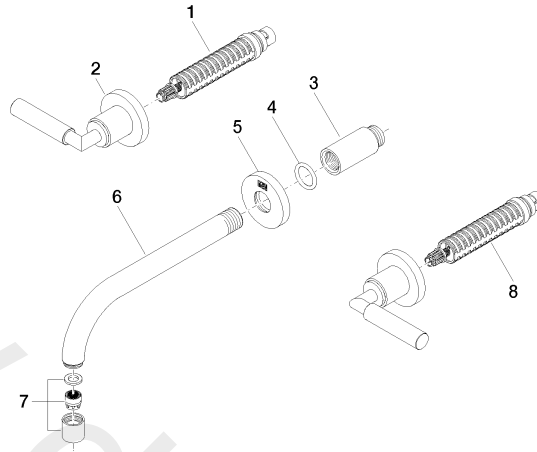

Wall-mounted basin mixer without pop-up waste

TARA

36 712 882

- 190 mm projection
- circular, air-enriched flow
- hole diameter valve 40 mm
- hole diameter spout 40 mm
- rosette Ø 55 mm
- max. flow 7 l/min
- lead-free
- WRAS: 2107049

Required miscellaneous

Concealed wall-mounted mixer 35 700 970 90

Centred spout

- min. recess depth 70 mm
- max. recess depth 135 mm

36 712 882

mm [inches]

Flow rate chart

36 712 882

Spare parts list

No.	Item Number	Name	Quantity used	Delivery time
1	90 90 03 156 00 90	top	1	2
2	36 310 882-99	connection	2	30
3	09 24 03 081 10 90	extension	1	2
4	09 14 10 026 90	seal	1	2
5	09 27 22 503-99	rosette	1	30
6	04 28 22 090 10-99	spout	1	30
7	90 23 01 019 00-99	aerator	1	30
8	90 90 03 157 00 90	top	1	2