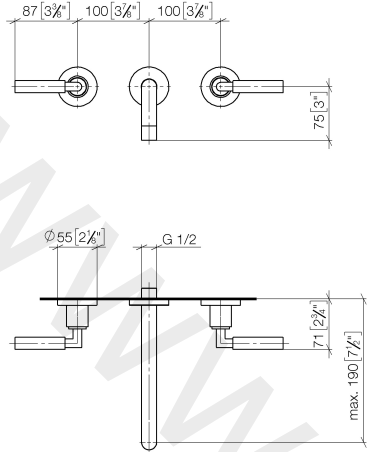

Wall-mounted basin mixer without pop-up waste

TARA

36 712 882

- 190 mm projection
- circular, air-enriched flow
- hole diameter valve 40 mm
- hole diameter spout 40 mm
- rosette Ø 55 mm
- max. flow 7 l/min
- lead-free
- WRAS: 2107049

Required miscellaneous

Concealed wall-mounted mixer 35 700 970 90

Centred spout

- min. recess depth 70 mm
- max. recess depth 135 mm

36 712 882

mm [inches]

Flow rate chart

36 712 882

Spare parts list

No.	Item Number	Name	Quantity used	Delivery time
1	90 90 03 156 00 90	top	1	2
2	36 310 882-99	connection	2	30
3	09 24 03 081 10 90	extension	1	2
4	09 14 10 026 90	seal	1	2
5	09 27 22 503-99	rosette	1	30
6	04 28 22 090 10-99	spout	1	30
7	90 23 01 019 00-99	aerator	1	30
8	90 90 03 157 00 90	top	1	2