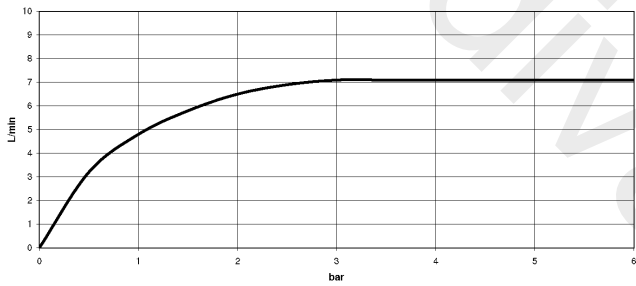

Required miscellaneous

Concealed wall-mounted mixer 35 700 970 90

Centred spout

- min. recess depth 70 mm
- max. recess depth 135 mm

36 712 882

mm [inches]

Flow rate chart

36 712 882