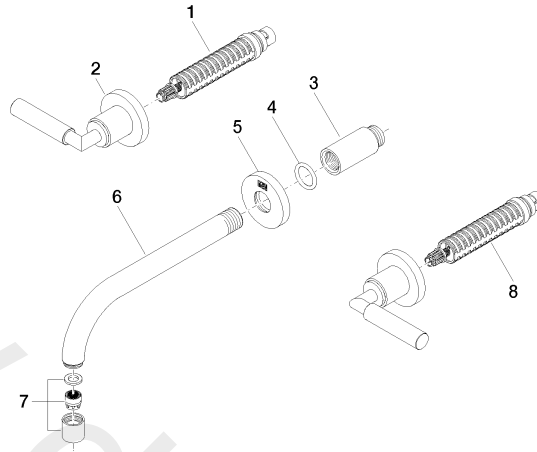

Wall-mounted basin mixer without pop-up waste

TARA

36 712 882

- 190 mm projection
- circular, air-enriched flow
- hole diameter valve 40 mm
- hole diameter spout 40 mm
- rosette Ø 55 mm
- max. flow 7 l/min
- lead-free
- WRAS: 2107049

Required miscellaneous

- Concealed wall-mounted mixer** 35 700 970 90
- Centred spout**
- min. recess depth 70 mm
 - max. recess depth 135 mm

36 712 882

mm [inches]

Flow rate chart

36 712 882

Spare parts list

No.	Item Number	Name	Quantity used	Delivery time
1	90 90 03 156 00 90	top	1	2
2	36 310 882-99	connection	2	30
3	09 24 03 081 10 90	extension	1	2
4	09 14 10 026 90	seal	1	2
5	09 27 22 503-99	rosette	1	30
6	04 28 22 090 10-99	spout	1	30
7	90 23 01 019 00-99	aerator	1	30
8	90 90 03 157 00 90	top	1	2