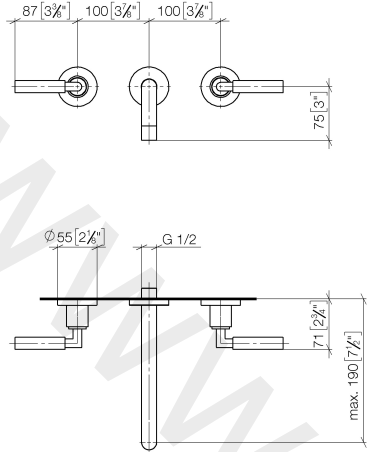

Wall-mounted basin mixer without pop-up waste

TARA

36 712 882

- 190 mm projection
- circular, air-enriched flow
- hole diameter valve 40 mm
- hole diameter spout 40 mm
- rosette Ø 55 mm
- max. flow 7 l/min
- lead-free
- WRAS: 2107049

Required miscellaneous

- Concealed wall-mounted mixer** 35 700 970 90
- Centred spout**
- min. recess depth 70 mm
 - max. recess depth 135 mm

36 712 882

mm [inches]

Flow rate chart

36 712 882

Spare parts list

No.	Item Number	Name	Quantity used	Delivery time
1	90 90 03 156 00 90	top	1	2
2	36 310 882-99	connection	2	30
3	09 24 03 081 10 90	extension	1	2
4	09 14 10 026 90	seal	1	2
5	09 27 22 503-99	rosette	1	30
6	04 28 22 090 10-99	spout	1	30
7	90 23 01 019 00-99	aerator	1	30
8	90 90 03 157 00 90	top	1	2