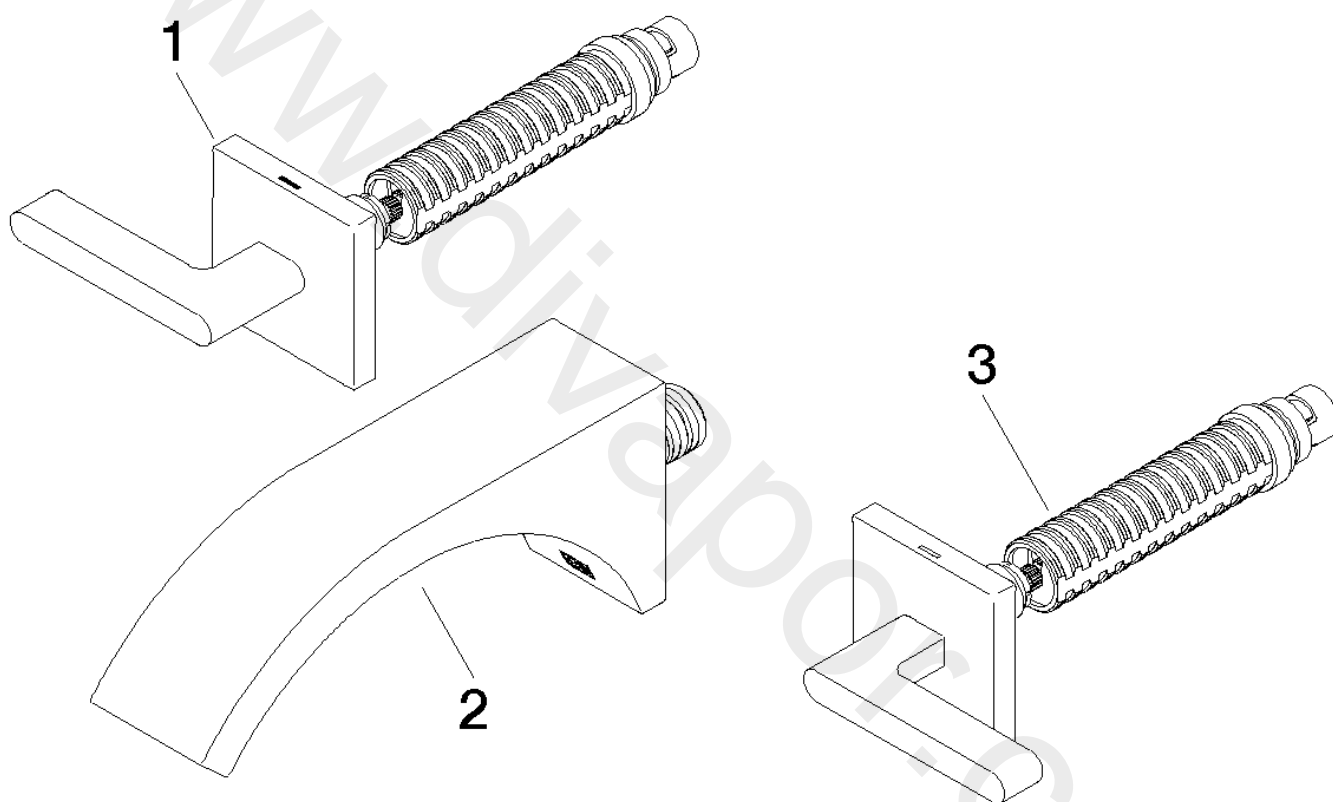

Sink - CYO

Wall-mounted three-hole lavatory mixer - Chrome

Article number: 36 712 821-00

Spare parts list

Position	Number of units	Item Number	Spare part	Lead time
1	1	36 607 717-00	Volume Control counter-clockwise closing hot 1/2" - Chrome	10
2	1	13 805 811-00	Lavatory spout, wall-mounted without drain - Chrome	10
3	1	36 607 716-00	connection	10

Sink - CYO

Wall-mounted three-hole lavatory mixer - Chrome

Article number: 36 712 821-00

www.divapor.com