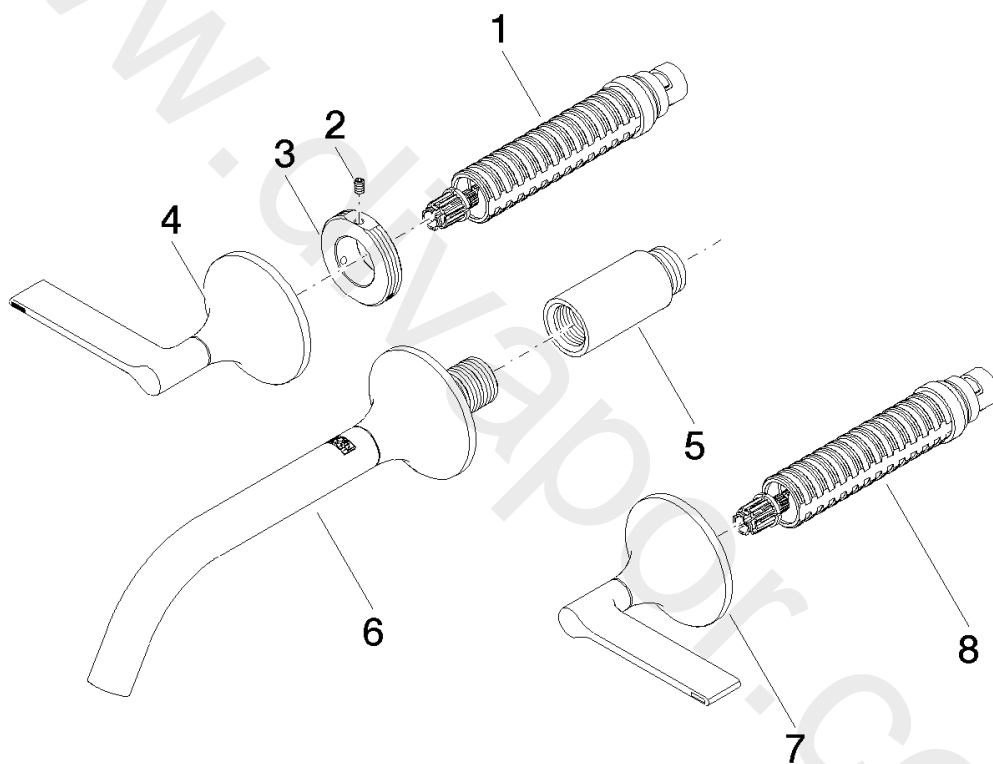

Sink - VAIA

Wall-mounted three-hole lavatory mixer without drain - Chrome

Article number: 36 712 819-00 0010

Date of manufacture from 3/13/2017

Sink - VAIA

Wall-mounted three-hole lavatory mixer without drain - Chrome

Article number: 36 712 819-00 0010

Date of manufacture from 3/13/2017

Spare parts list

Position	Number of units	Item Number	Spare part	Lead time
1	1	90 90 03 157 00 90	top	2
2	2	09 31 11 008 90	pin	2
3	2	09 21 02 163 90	disc	2
4	1	90 20 80 013 00-00	handle (hot)	10
5	1	09 24 03 081 10 90	extension	2
6	1	13 800 809-00 0010	Lavatory spout, wall-mounted without drain - Chrome	10
7	1	90 20 80 012 00-00	handle (cold)	10
8	1	90 90 03 156 00 90	top	2