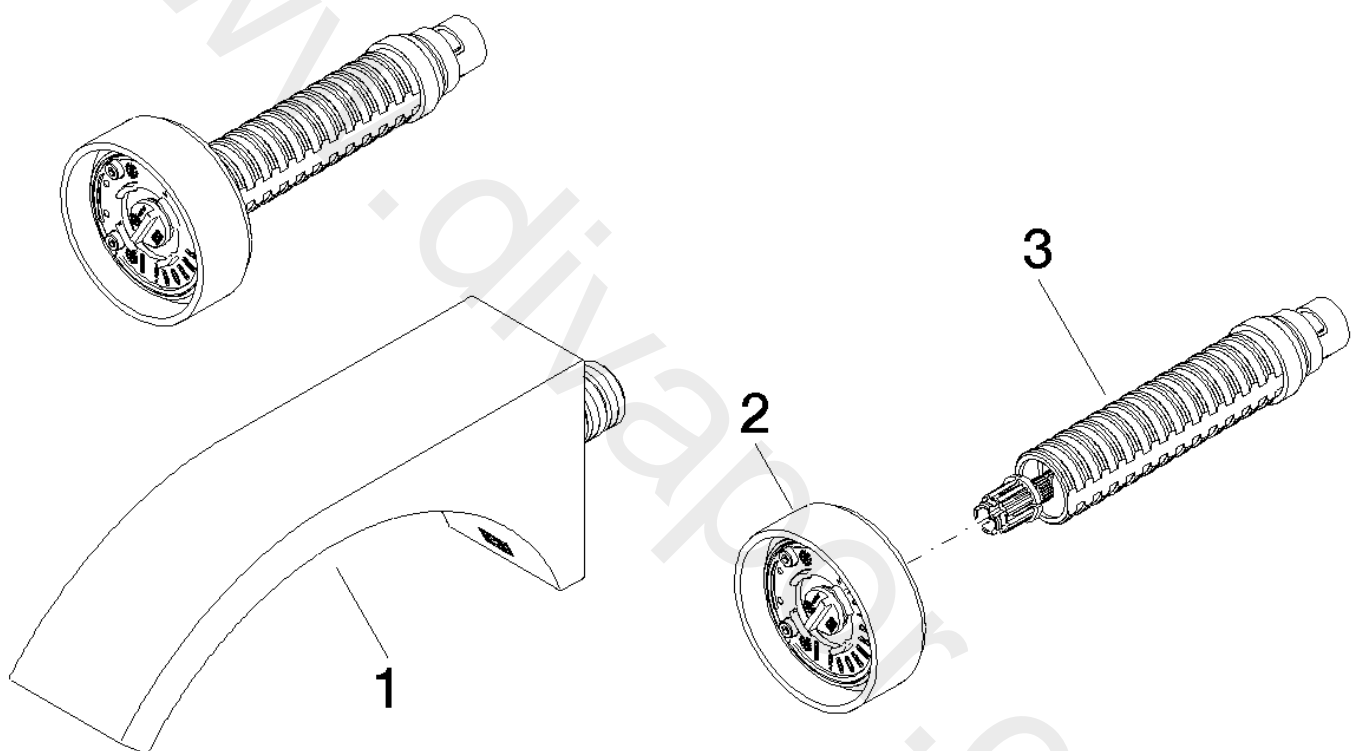

Washbasin - CYO

Wall-mounted basin mixer

Article number: 36 712 811-99

Spare parts list

Position	Quantity used	Item Number	Spare part	Delivery time
1	1	13 805 811-99	Wall-mounted basin spout without pop-up waste	30
2	1	90 18 40 290 00-99	handle	30
3	1	90 90 03 171 01 90	top	2

Washbasin - CYO

Wall-mounted basin mixer

Article number: 36 712 811-99

www.divapor.com