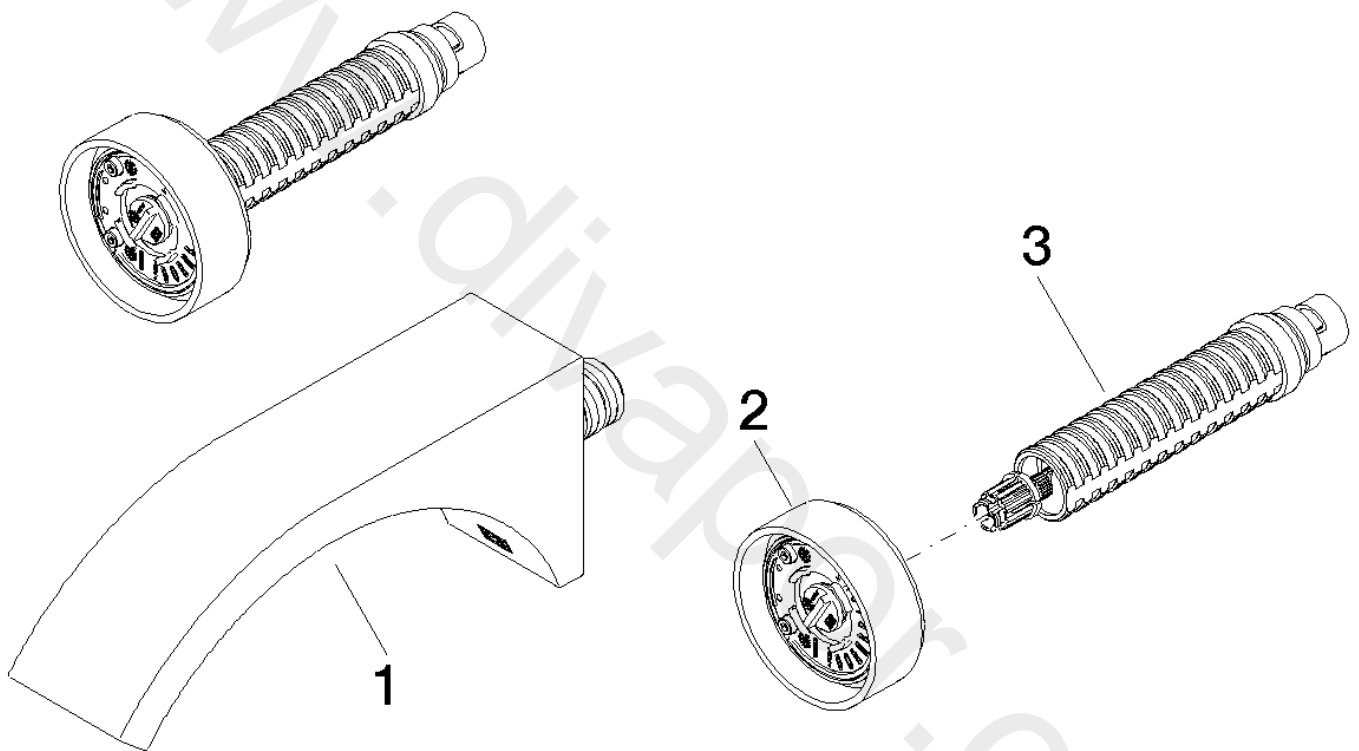

Sink - CYO

Wall-mounted three-hole lavatory mixer - Chrome

Article number: 36 712 811-00

Spare parts list

Position	Number of units	Item Number	Spare part	Lead time
1	1	13 805 811-00	Lavatory spout, wall-mounted without drain - Chrome	10
2	1	90 18 40 290 00-00	handle	10
3	1	90 90 03 171 01 90	top	2

Sink - CYO

Wall-mounted three-hole lavatory mixer - Chrome

Article number: 36 712 811-00

www.divapor.com