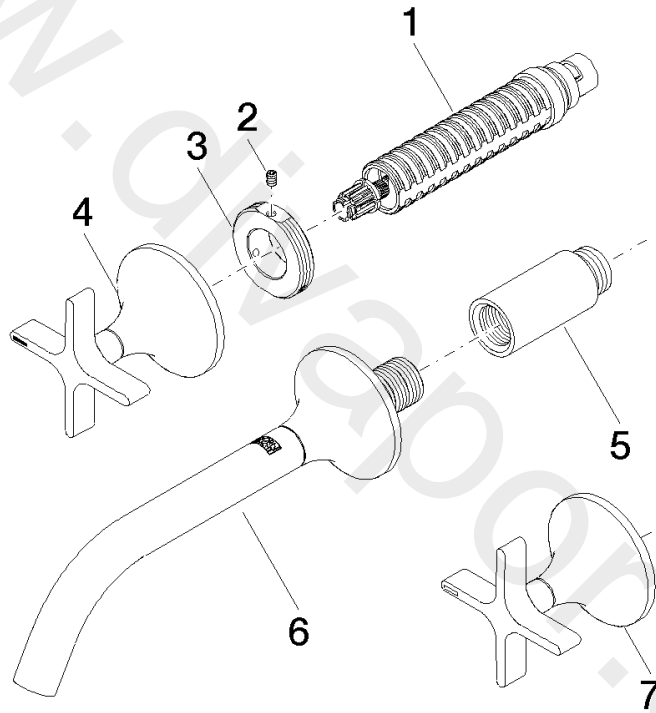

Washbasin - VAIA

Wall-mounted basin mixer without pop-up waste

Article number: 36 712 809-99

Washbasin - VAIA

Wall-mounted basin mixer without pop-up waste

Article number: 36 712 809-99

## Spare parts list

Position	Quantity used	Item Number	Spare part	Delivery time
1	2	90 90 03 157 00 90	top	2
2	2	09 31 11 008 90	pin	2
3	2	09 21 02 163 90	disc	2
4	1	90 20 80 011 00-99	handle ( hot )	30
5	1	09 24 03 081 10 90	extension	2
6	1	13 800 809-99	Wall-mounted basin spout without pop-up waste	30
7	1	90 20 80 010 00-99	handle ( cold )	30