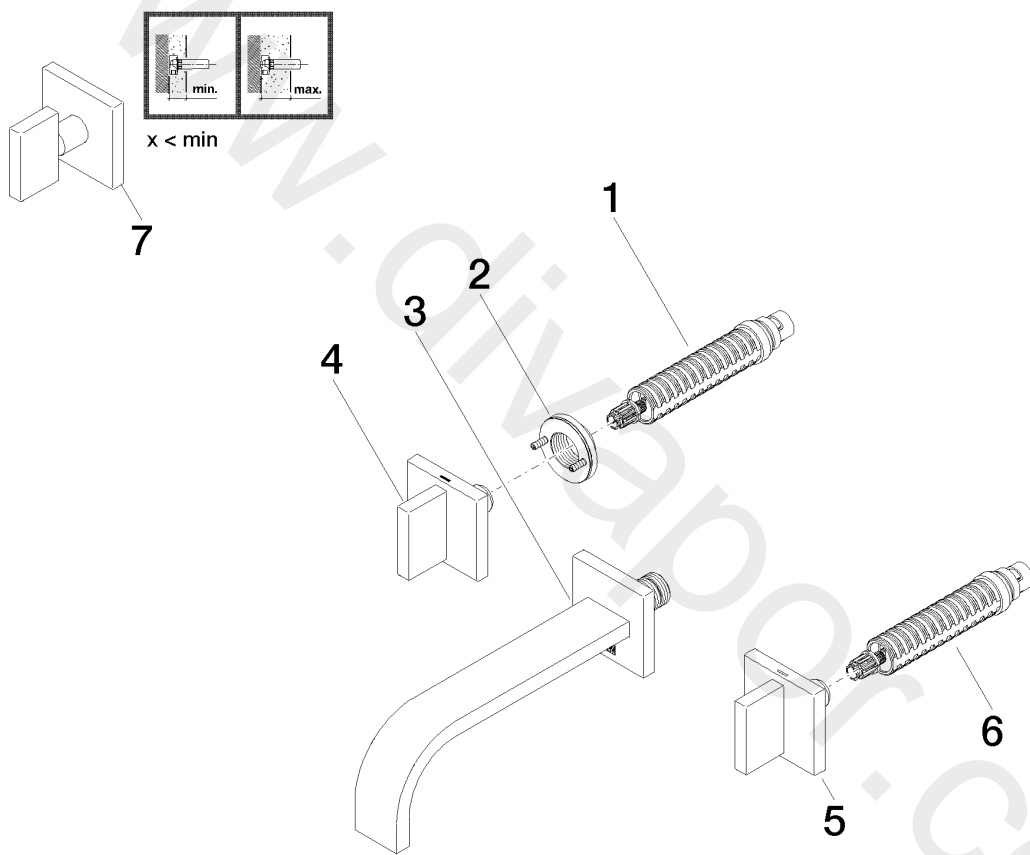

Washbasin - MEM

Wall-mounted basin mixer without pop-up waste

Article number: 36 712 782-99

Washbasin - MEM

Wall-mounted basin mixer without pop-up waste

Article number: 36 712 782-99

Spare parts list

Position	Quantity used	Item Number	Spare part	Delivery time
1	1	90 90 03 156 00 90	top	2
2	2	90 21 02 108 00 90	disc	2
3	1	13 800 782-99	Wall-mounted basin spout without pop-up waste	30
4	1	90 20 78 002 07-99	handle (hot)	30
5	1	90 20 78 002 06-99	handle (cold)	30
6	1	90 90 03 157 00 90	top	2
7	1	04 20 78 002 01-99	handle	30