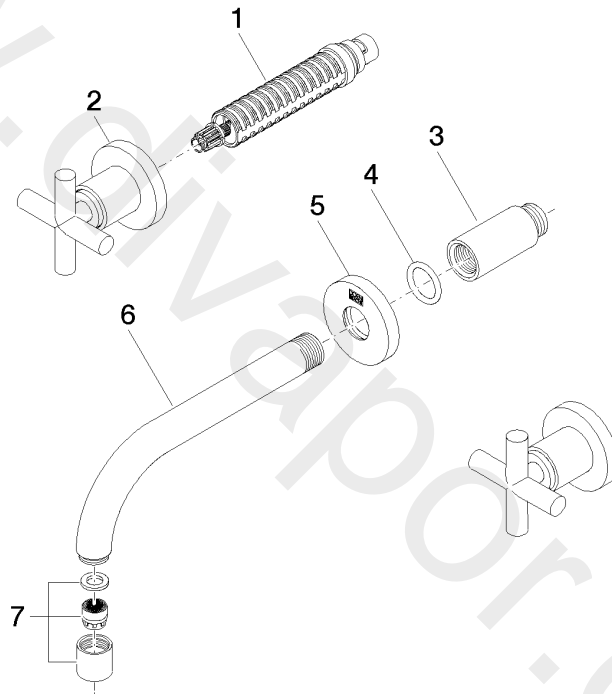

Washbasin - TARA

Wall-mounted basin mixer without pop-up waste

Article number: 36 707 892-99

Washbasin - TARA

Wall-mounted basin mixer without pop-up waste

Article number: 36 707 892-99

Spare parts list

Position	Quantity used	Item Number	Spare part	Delivery time
1	2	90 90 03 157 00 90	top	2
2	2	36 310 892-99	connection	30
3	1	09 24 03 081 10 90	extension	2
4	1	09 14 10 026 90	seal	2
5	1	09 27 22 503-99	rosette	30
6	1	04 28 22 089 10-99	spout	30
7	1	90 23 01 019 00-99	aerator	30