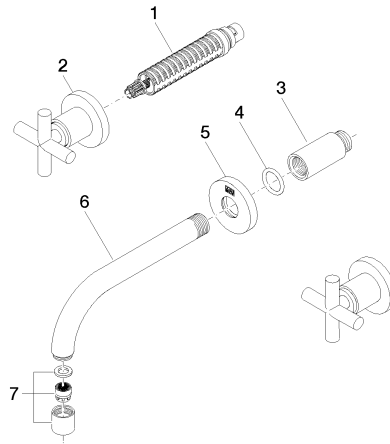

## Wall-mounted basin mixer without pop-up waste

TARA

36 707 892

- 160 mm projection
- fixed spout
- circular, air-enriched flow
- hole diameter valve 40 mm
- hole diameter spout 40 mm
- rosettes Ø 55 mm
- max. flow 7 l/min
- lead-free
- WRAS: 2107049

### Required miscellaneous

**Concealed wall-mounted mixer** 35 700 970 90

**Centred spout**

- min. recess depth 70 mm
- max. recess depth 135 mm

36 707 892

mm [inches]

Flow rate chart

36 707 892

Spare parts list

No.	Item Number	Name	Quantity used	Delivery time
1	90 90 03 157 00 90	top	2	2
2	36 310 892-99	connection	2	30
3	09 24 03 081 10 90	extension	1	2
4	09 14 10 026 90	seal	1	2
5	09 27 22 503-99	rosette	1	30
6	04 28 22 089 10-99	spout	1	30
7	90 23 01 019 00-99	aerator	1	30