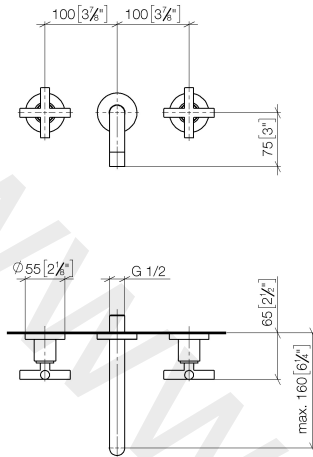

## Wall-mounted basin mixer without pop-up waste

TARA

36 707 892

- 160 mm projection
- fixed spout
- circular, air-enriched flow
- hole diameter valve 40 mm
- hole diameter spout 40 mm
- rosettes Ø 55 mm
- max. flow 7 l/min
- lead-free
- WRAS: 2107049

### Required miscellaneous

**Concealed wall-mounted mixer** 35 700 970 90

**Centred spout**

- min. recess depth 70 mm
- max. recess depth 135 mm

36 707 892

mm [inches]

Flow rate chart

36 707 892

Spare parts list

No.	Item Number	Name	Quantity used	Delivery time
1	90 90 03 157 00 90	top	2	2
2	36 310 892-99	connection	2	30
3	09 24 03 081 10 90	extension	1	2
4	09 14 10 026 90	seal	1	2
5	09 27 22 503-99	rosette	1	30
6	04 28 22 089 10-99	spout	1	30
7	90 23 01 019 00-99	aerator	1	30