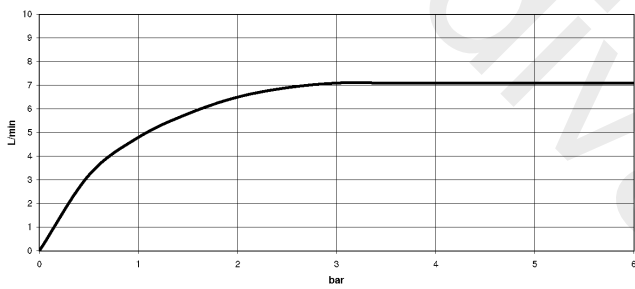

### Required miscellaneous

**Concealed wall-mounted mixer** 35 700 970 90

**Centred spout**

- min. recess depth 70 mm
- max. recess depth 135 mm

36 707 892

mm [inches]

Flow rate chart

36 707 892

Spare parts list

No.	Item Number	Name	Quantity used	Delivery time
1	90 90 03 157 00 90	top	2	2
2	36 310 892-99	connection	2	30
3	09 24 03 081 10 90	extension	1	2
4	09 14 10 026 90	seal	1	2
5	09 27 22 503-99	rosette	1	30
6	04 28 22 089 10-99	spout	1	30
7	90 23 01 019 00-99	aerator	1	30