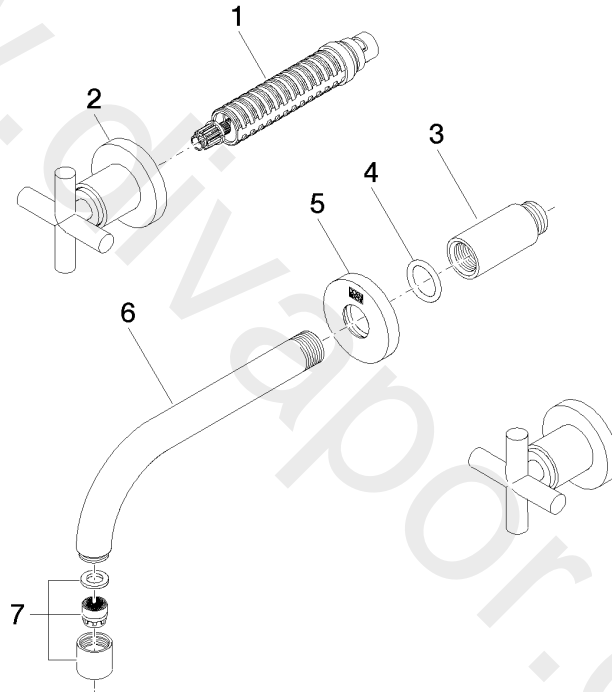

Washbasin - TARA

Wall-mounted basin mixer without pop-up waste

Article number: 36 707 892-99

Washbasin - TARA

Wall-mounted basin mixer without pop-up waste

Article number: 36 707 892-99

Spare parts list

Position	Quantity used	Item Number	Spare part	Delivery time
1	2	90 90 03 157 00 90	top	2
2	2	36 310 892-99	connection	30
3	1	09 24 03 081 10 90	extension	2
4	1	09 14 10 026 90	seal	2
5	1	09 27 22 503-99	rosette	30
6	1	04 28 22 089 10-99	spout	30
7	1	90 23 01 019 00-99	aerator	30