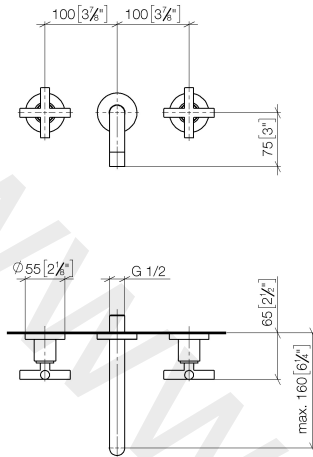

Wall-mounted basin mixer without pop-up waste

TARA

36 707 892

- 160 mm projection
- fixed spout
- circular, air-enriched flow
- hole diameter valve 40 mm
- hole diameter spout 40 mm
- rosettes Ø 55 mm
- max. flow 7 l/min
- lead-free
- WRAS: 2107049

Required miscellaneous

Concealed wall-mounted mixer 35 700 970 90

Centred spout

- min. recess depth 70 mm
- max. recess depth 135 mm

36 707 892

mm [inches]

Flow rate chart

36 707 892

Spare parts list

No.	Item Number	Name	Quantity used	Delivery time
1	90 90 03 157 00 90	top	2	2
2	36 310 892-99	connection	2	30
3	09 24 03 081 10 90	extension	1	2
4	09 14 10 026 90	seal	1	2
5	09 27 22 503-99	rosette	1	30
6	04 28 22 089 10-99	spout	1	30
7	90 23 01 019 00-99	aerator	1	30