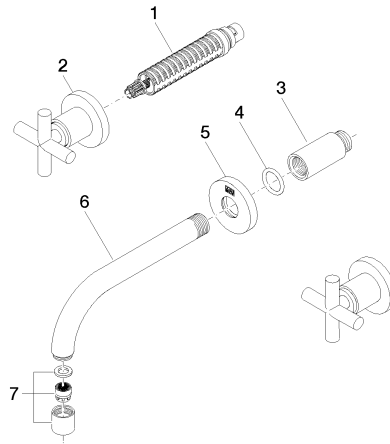

Wall-mounted basin mixer without pop-up waste

TARA

36 707 892

- 160 mm projection
- fixed spout
- circular, air-enriched flow
- hole diameter valve 40 mm
- hole diameter spout 40 mm
- rosettes Ø 55 mm
- max. flow 7 l/min
- lead-free
- WRAS: 2107049

Required miscellaneous

Concealed wall-mounted mixer 35 700 970 90

Centred spout

- min. recess depth 70 mm
- max. recess depth 135 mm

36 707 892

mm [inches]

Flow rate chart

36 707 892

Spare parts list

No.	Item Number	Name	Quantity used	Delivery time
1	90 90 03 157 00 90	top	2	2
2	36 310 892-99	connection	2	30
3	09 24 03 081 10 90	extension	1	2
4	09 14 10 026 90	seal	1	2
5	09 27 22 503-99	rosette	1	30
6	04 28 22 089 10-99	spout	1	30
7	90 23 01 019 00-99	aerator	1	30