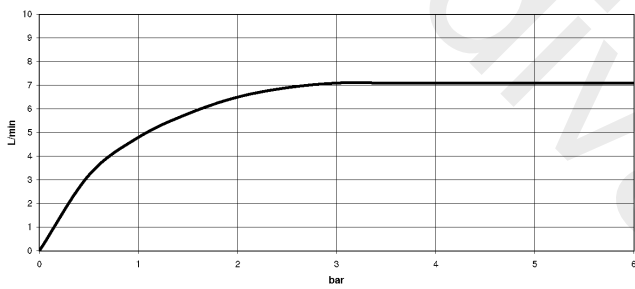

Required miscellaneous

Concealed wall-mounted mixer 35 700 970 90

Centred spout

- min. recess depth 70 mm
- max. recess depth 135 mm

36 707 892

mm [inches]

Flow rate chart

36 707 892

Spare parts list

No.	Item Number	Name	Quantity used	Delivery time
1	90 90 03 157 00 90	top	2	2
2	36 310 892-99	connection	2	30
3	09 24 03 081 10 90	extension	1	2
4	09 14 10 026 90	seal	1	2
5	09 27 22 503-99	rosette	1	30
6	04 28 22 089 10-99	spout	1	30
7	90 23 01 019 00-99	aerator	1	30