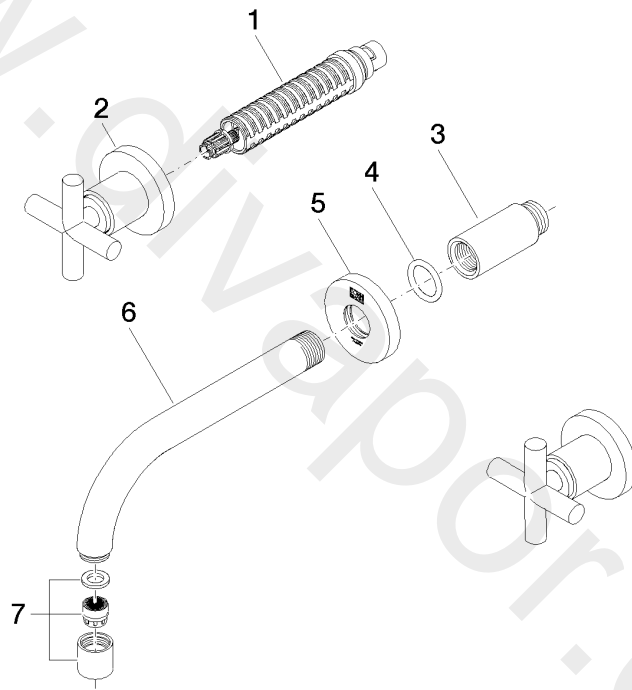

Sink - TARA

Wall-mounted three-hole lavatory mixer without drain - Chrome

Article number: 36 707 892-00 0010

## Sink - TARA

Wall-mounted three-hole lavatory mixer without drain - Chrome

Article number: 36 707 892-00 0010

### Spare parts list

Position	Number of units	Item Number	Spare part	Lead time
1	2	90 90 03 157 00 90	top	2
2	2	36 310 892-00	connection	10
3	1	09 24 03 081 10 90	extension	2
4	1	09 14 10 026 90	seal	2
5	1	09 27 22 501-00	rosette	10
6	1	04 28 22 089 10-00	spout	10
7	1	90 23 01 019 02-00	aerator	10