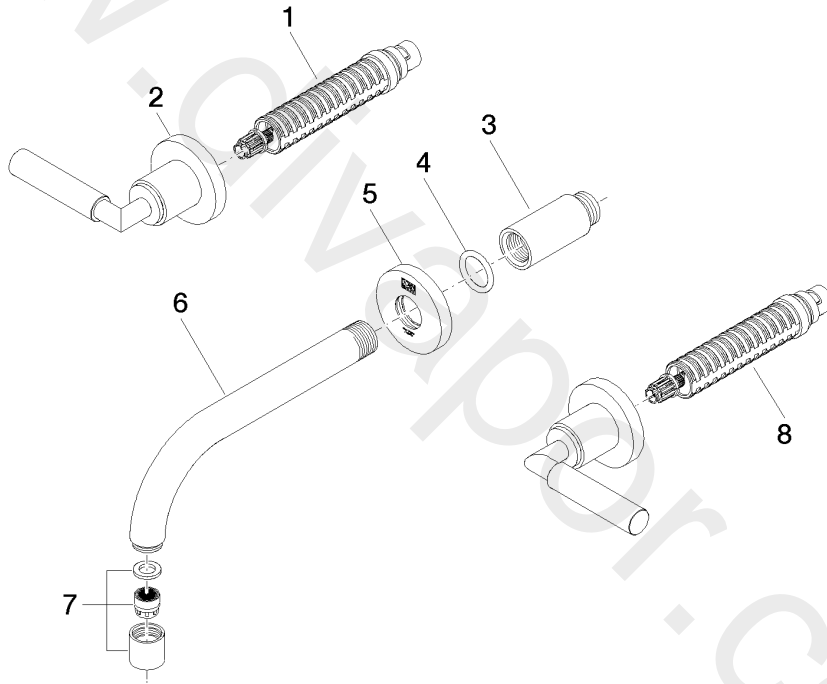

Sink - TARA

Wall-mounted three-hole lavatory mixer without drain - Chrome

Article number: 36 707 882-00 0010

## Sink - TARA

Wall-mounted three-hole lavatory mixer without drain - Chrome

Article number: 36 707 882-00 0010

### Spare parts list

Position	Number of units	Item Number	Spare part	Lead time
1	1	90 90 03 156 00 90	top	2
2	2	36 310 882-00	connection	10
3	1	09 24 03 081 10 90	extension	2
4	1	09 14 10 026 90	seal	2
5	1	09 27 22 501-00	rosette	10
6	1	04 28 22 089 10-00	spout	10
7	1	90 23 01 019 02-00	aerator	10
8	1	90 90 03 157 00 90	top	2