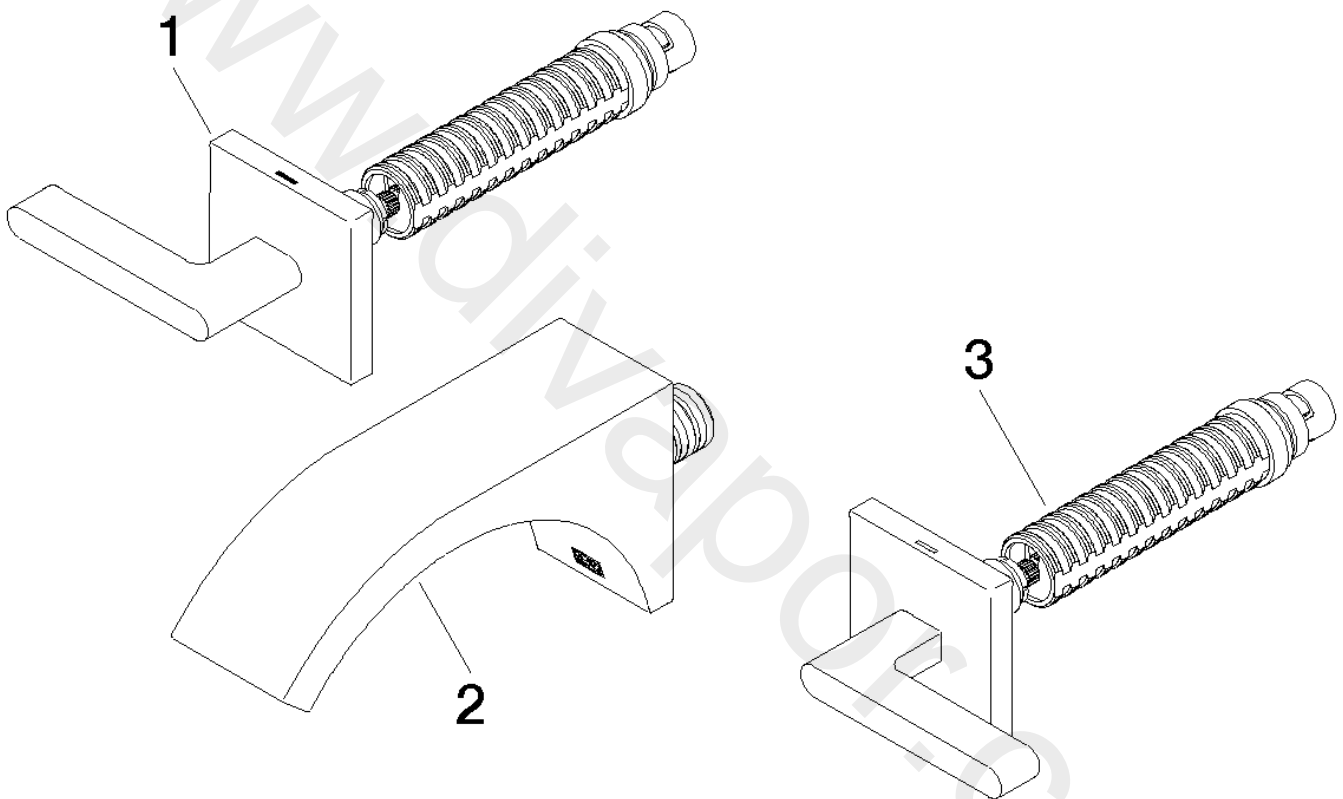

Sink - CYO

Wall-mounted three-hole lavatory mixer without drain - Chrome

Article number: 36 707 821-00

Spare parts list

Position	Number of units	Item Number	Spare part	Lead time
1	1	36 607 717-00	Volume Control counter-clockwise closing hot 1/2" - Chrome	10
2	1	13 800 811-00	Lavatory spout, wall-mounted without drain - Chrome	10
3	1	36 607 716-00	connection	10

Sink - CYO

Wall-mounted three-hole lavatory mixer without drain - Chrome

Article number: 36 707 821-00

[www.divapor.com](http://www.divapor.com)