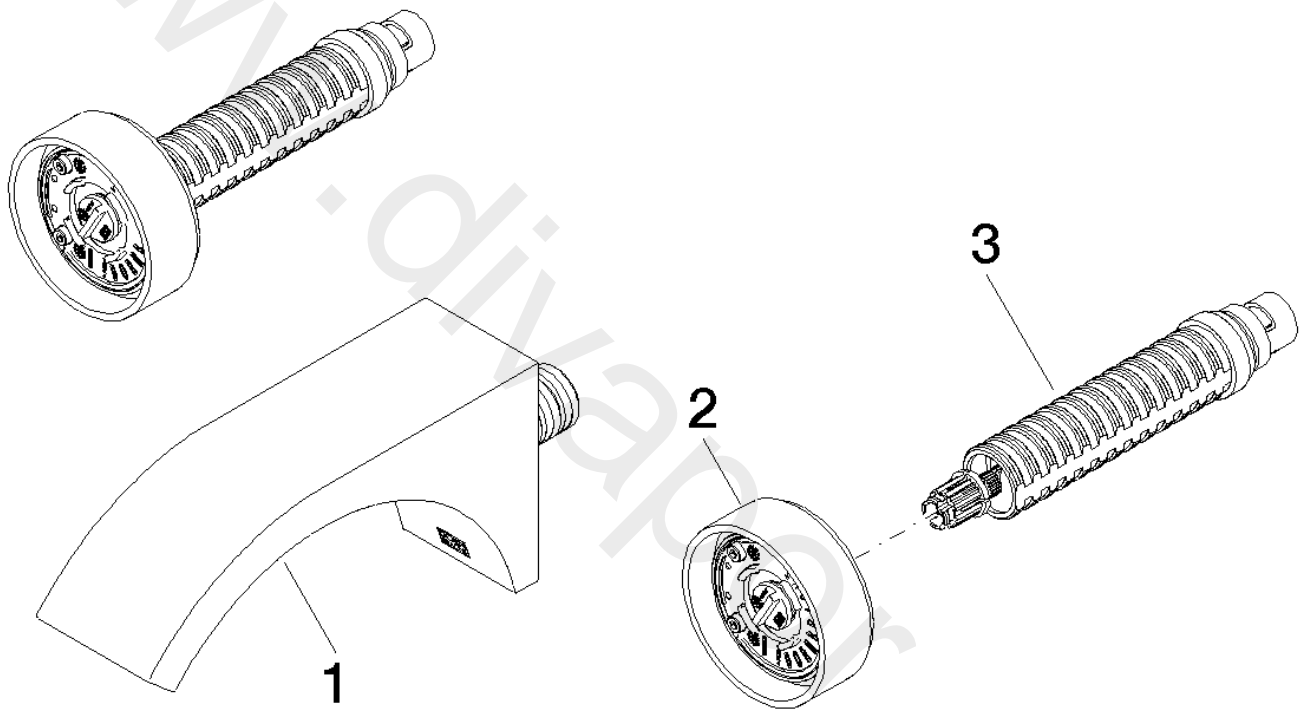

Washbasin - CYO

Wall-mounted basin mixer

Article number: 36 707 811-99

Spare parts list

| Position | Quantity used | Item Number | Spare part | Delivery time |
|----------|---------------|--------------------|---|---------------|
| 1 | 1 | 13 800 811-99 | Wall-mounted basin spout without pop-up waste | 30 |
| 2 | 1 | 90 18 40 290 00-99 | handle | 30 |
| 3 | 1 | 90 90 03 171 01 90 | top | 2 |

Washbasin - CYO

Wall-mounted basin mixer

Article number: 36 707 811-99

www.divapor.com