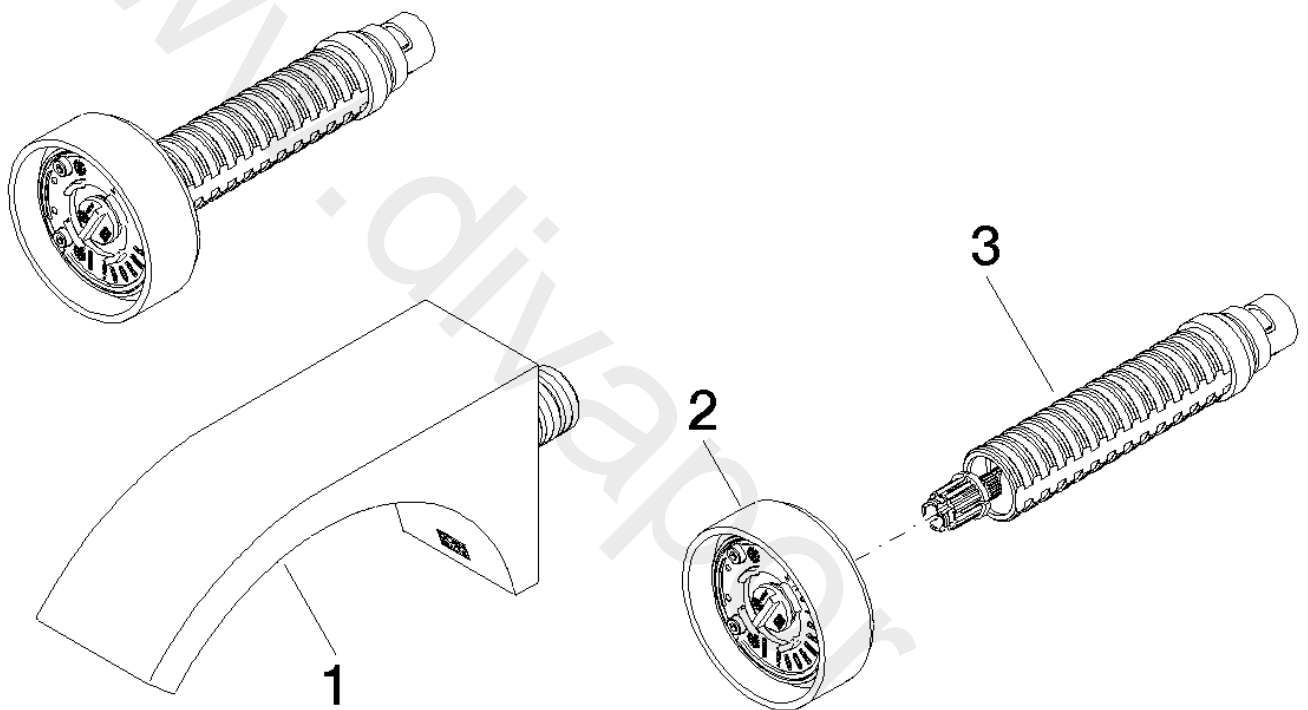

Sink - CYO

Wall-mounted three-hole lavatory mixer - Chrome

Article number: 36 707 811-00

Spare parts list

Position	Number of units	Item Number	Spare part	Lead time
1	1	13 800 811-00	Lavatory spout, wall-mounted without drain - Chrome	10
2	1	90 18 40 290 00-00	handle	10
3	1	90 90 03 171 01 90	top	2

Sink - CYO

Wall-mounted three-hole lavatory mixer - Chrome

Article number: 36 707 811-00

www.divapor.com