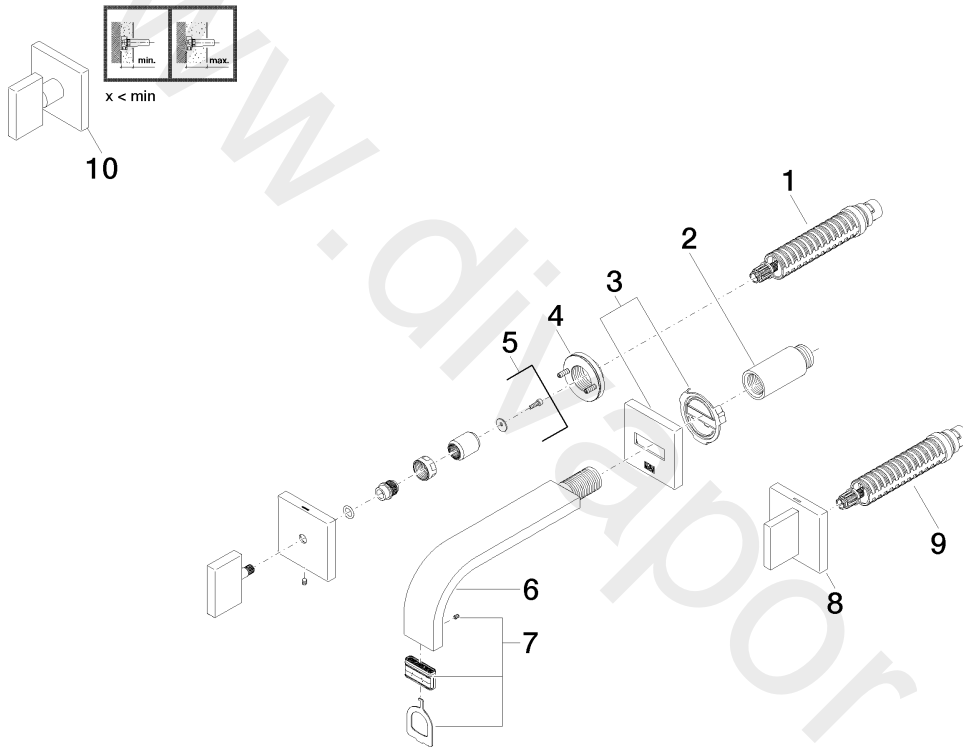

Washbasin - MEM

Wall-mounted basin mixer without pop-up waste

Article number: 36 707 782-99

Washbasin - MEM

Wall-mounted basin mixer without pop-up waste

Article number: 36 707 782-99

## Spare parts list

Position	Quantity used	Item Number	Spare part	Delivery time
1	1	90 90 03 156 00 90	top	2
2	1	09 24 03 081 10 90	extension	2
3	1	90 27 78 035 00-99	rosette	30
4	2	90 21 02 108 00 90	disc	2
5	1	90 20 78 002 07-99	handle ( hot )	30
6	1	04 28 22 150 10-99	spout	30
7	1	90 29 03 109 00 90	aerator	2
8	1	90 20 78 002 06-99	handle ( cold )	30
9	1	90 90 03 157 00 90	top	2
10	1	04 20 78 002 01-99	handle	30