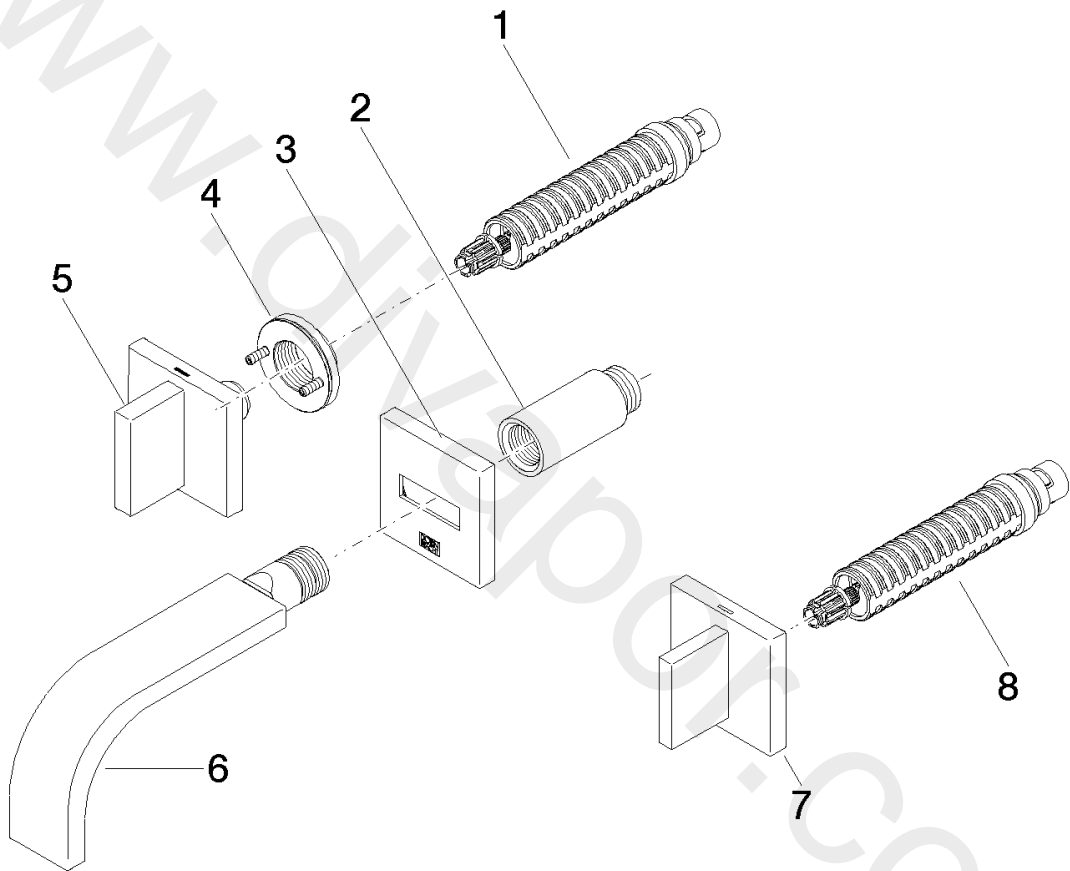

Washbasin - MEM

Wall-mounted basin mixer without pop-up waste

Article number: 36 702 782-99

Washbasin - MEM

Wall-mounted basin mixer without pop-up waste

Article number: 36 702 782-99

Spare parts list

Position	Quantity used	Item Number	Spare part	Delivery time
1	1	90 90 03 156 00 90	top	2
2	1	09 24 03 081 10 90	extension	2
3	1	90 27 78 035 00-99	rosette	30
4	1	90 21 02 108 00 90	disc	2
5	1	90 20 78 002 07-99	handle (hot)	30
6	1	90 28 22 357 00-99	spout	30
7	1	90 20 78 002 06-99	handle (cold)	30
8	1	90 90 03 157 00 90	top	2