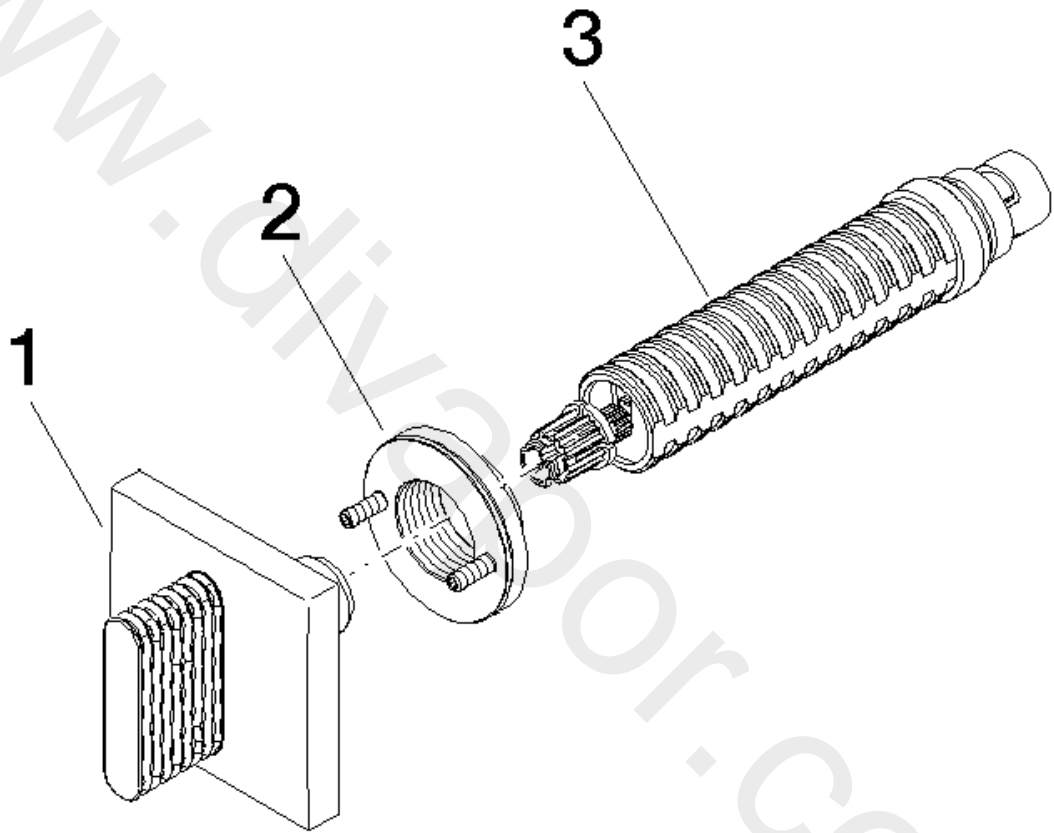

Bathtub - CL.1

Volume Control clockwise-closing 1/2" - Chrome

Article number: 36 627 705-00

Date of manufacture from 10/14/2020

Spare parts list

Position	Number of units	Item Number	Spare part	Lead time
1	1	90 20 70 053 01-00	handle	10
2	1	90 21 02 108 00 90	disc	2
3	1	90 90 03 143 00 90	top	2

Bathtub - CL.1

Volume Control clockwise-closing 1/2" - Chrome

Article number: 36 627 705-00

Date of manufacture from 10/14/2020

www.divapor.com