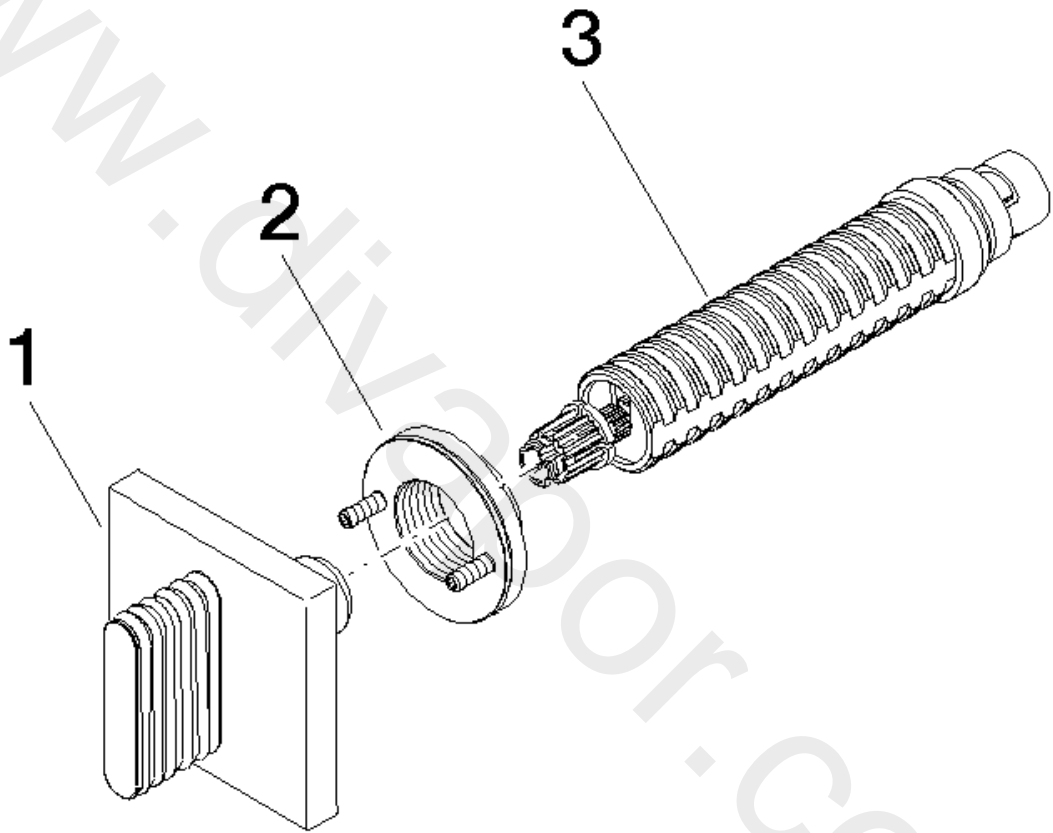

Bathtub - CL.1

Volume Control clockwise-closing 1/2" - Chrome

Article number: 36 617 705-00

Date of manufacture from 10/14/2020

Spare parts list

Position	Number of units	Item Number	Spare part	Lead time
1	1	90 20 70 055 01-00	handle	10
2	1	90 21 02 108 00 90	disc	2
3	1	90 90 03 143 00 90	top	2

Bathtub - CL.1

Volume Control clockwise-closing 1/2" - Chrome

Article number: 36 617 705-00

Date of manufacture from 10/14/2020

www.divapor.com