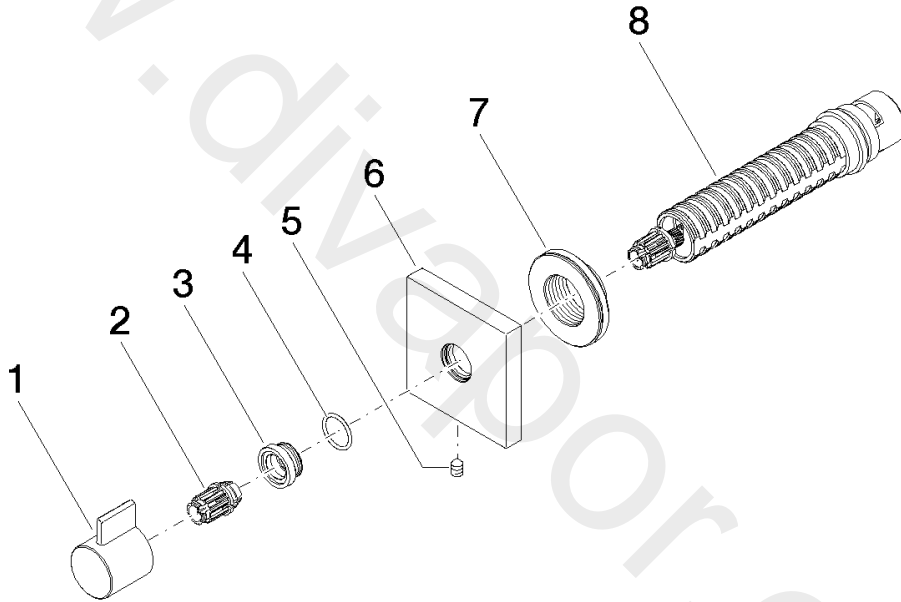

Bathtub - IMO

Volume Control counter-clockwise closing 3/4" - Chrome

Article number: 36 608 985-00

Bathtub - IMO

Volume Control counter-clockwise closing 3/4" - Chrome

Article number: 36 608 985-00

Spare parts list

Position	Number of units	Item Number	Spare part	Lead time
1	1	09 20 98 002-00	handle	10
2	1	09 12 12 005 90	fixing cap	2
3	1	09 12 12 043-00	base	10
4	1	09 14 10 017 90	seal	2
5	1	04 31 11 004 00 90	pin	2
6	1	09 27 98 014-00	rosette	10
7	1	09 21 02 151 90	sleeve	2
8	1	90 90 03 128 00 90	top	2