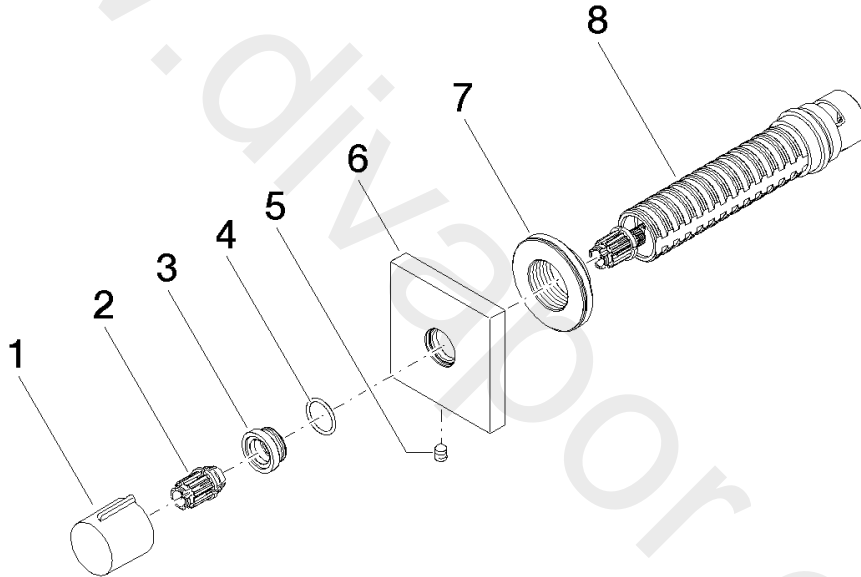

Bathtub - IMO
Volume Control counter-clockwise closing 3/4" - Chrome
Article number: 36 608 980-00

Bathtub - IMO

Volume Control counter-clockwise closing 3/4" - Chrome

Article number: 36 608 980-00

Spare parts list

Position	Number of units	Item Number	Spare part	Lead time
1	1	09 20 98 001-00	handle	10
2	1	09 12 12 005 90	fixing cap	2
3	1	09 12 12 043-00	base	10
4	1	09 14 10 017 90	seal	2
5	1	04 31 11 004 00 90	pin	2
6	1	09 27 98 014-00	rosette	10
7	1	09 21 02 151 90	sleeve	2
8	1	90 90 03 128 00 90	top	2