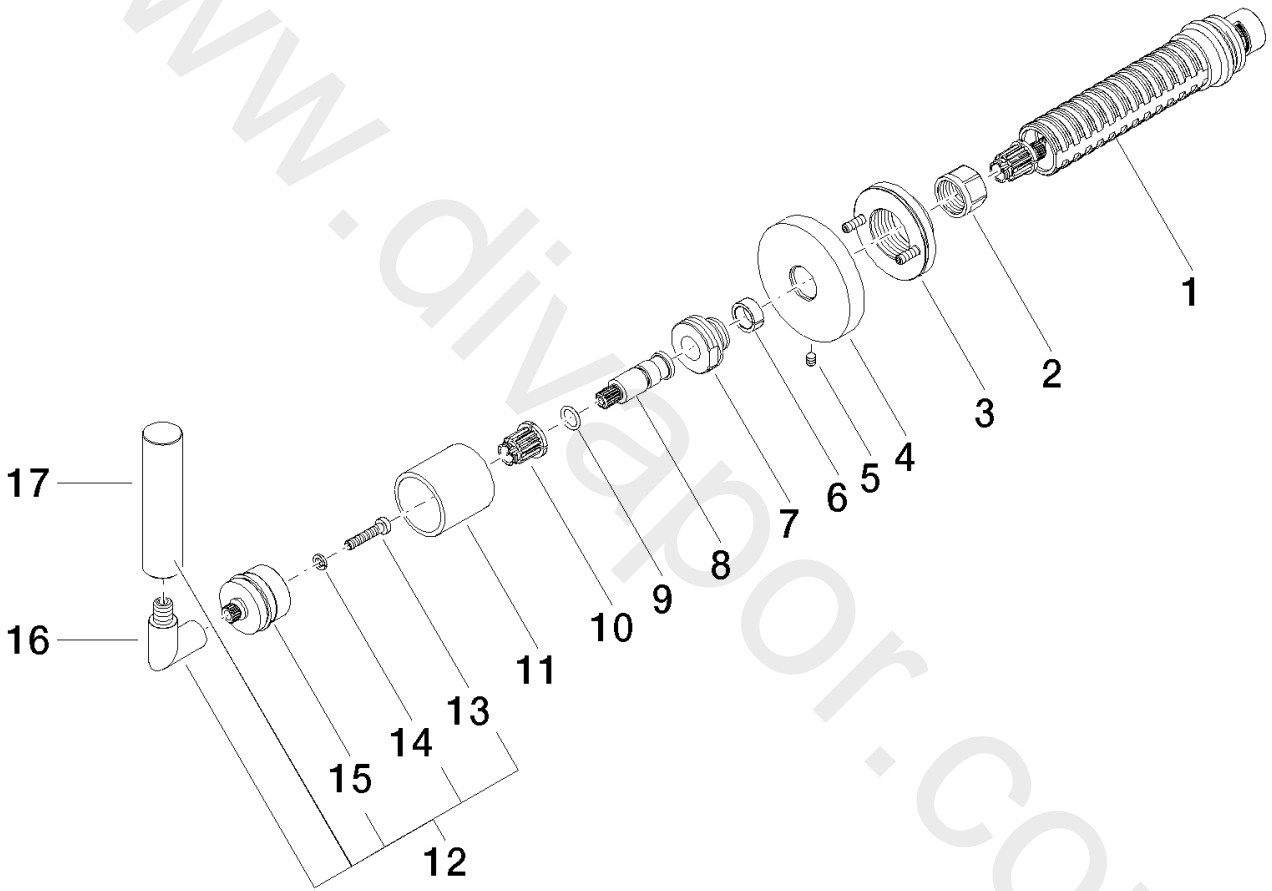

Bathtub - TARA

Volume Control clockwise-closing 3/4" - Chrome

Article number: 36 608 882-00

Date of manufacture from 10/27/2020

Bathtub - TARA

Volume Control clockwise-closing 3/4" - Chrome

Article number: 36 608 882-00

Date of manufacture from 10/27/2020

Spare parts list

Position	Number of units	Item Number	Spare part	Lead time
1	1	90 90 03 127 00 90	top	2
2	1	09 23 30 023 90	nut	2
3	1	90 21 02 108 00 90	disc	2
4	1	09 27 89 115-00	rosette	10
5	1	09 31 11 007 90	pin	2
6	1	09 14 15 020 90	ring	2
7	1	09 24 05 002 90	nipple	2
8	1	09 29 06 022 90	spindle	2
9	1	09 14 10 060 90	seal	2
10	1	90 12 12 002 00 90	fixing cap	2
11	1	09 21 02 144-00	sleeve	10
12	1	04 20 88 052 00-00	handle	10
13	1	09 30 30 075 90	screw	2
14	1	09 30 11 029 90	disc	2
15	1	90 12 12 007 00-00	base	10
16	1	04 18 20 022 00-00	angle	10
17	1	09 20 88 052-00	handle	10