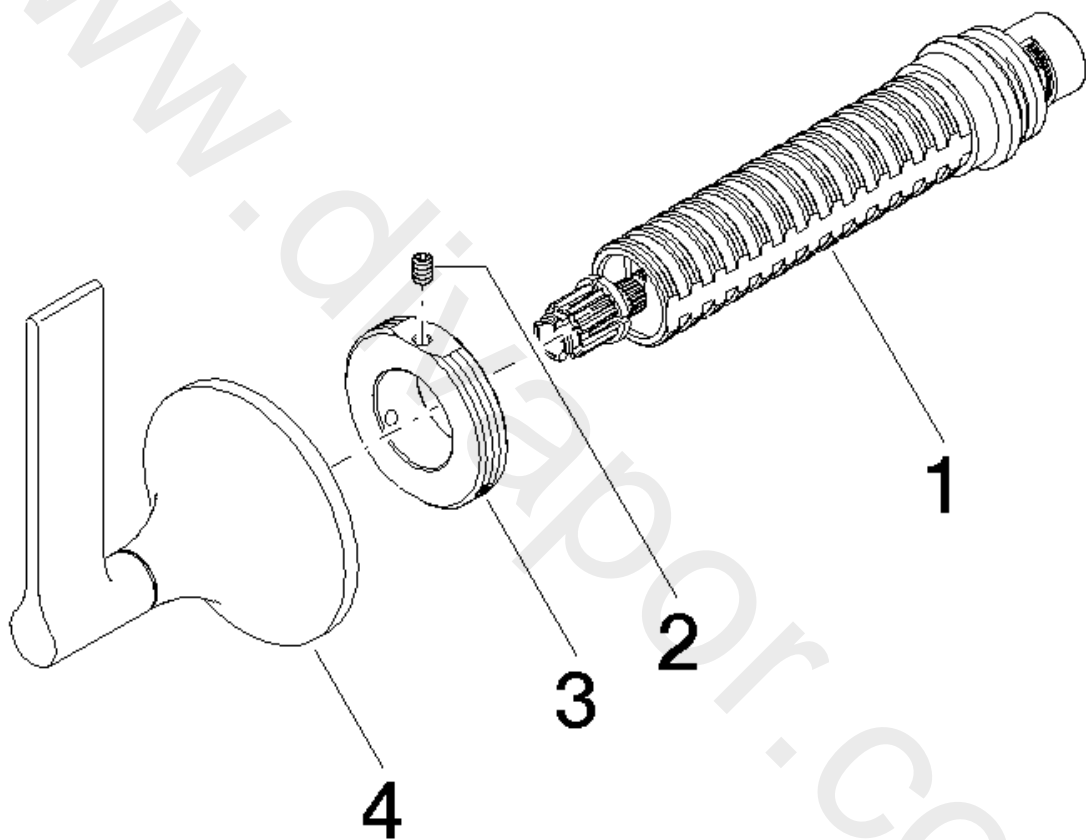

Bathtub - VAIA
 Volume Control clockwise-closing 3/4" - Chrome
 Article number: 36 608 819-00

Spare parts list

Position	Number of units	Item Number	Spare part	Lead time
1	1	90 90 03 127 00 90	top	2
2	1	09 31 11 008 90	pin	2
3	1	09 21 02 163 90	disc	2
4	1	90 20 80 015 00-00	handle	10

Bathtub - VAIA
Volume Control clockwise-closing 3/4" - Chrome
Article number: 36 608 819-00

www.divapor.com