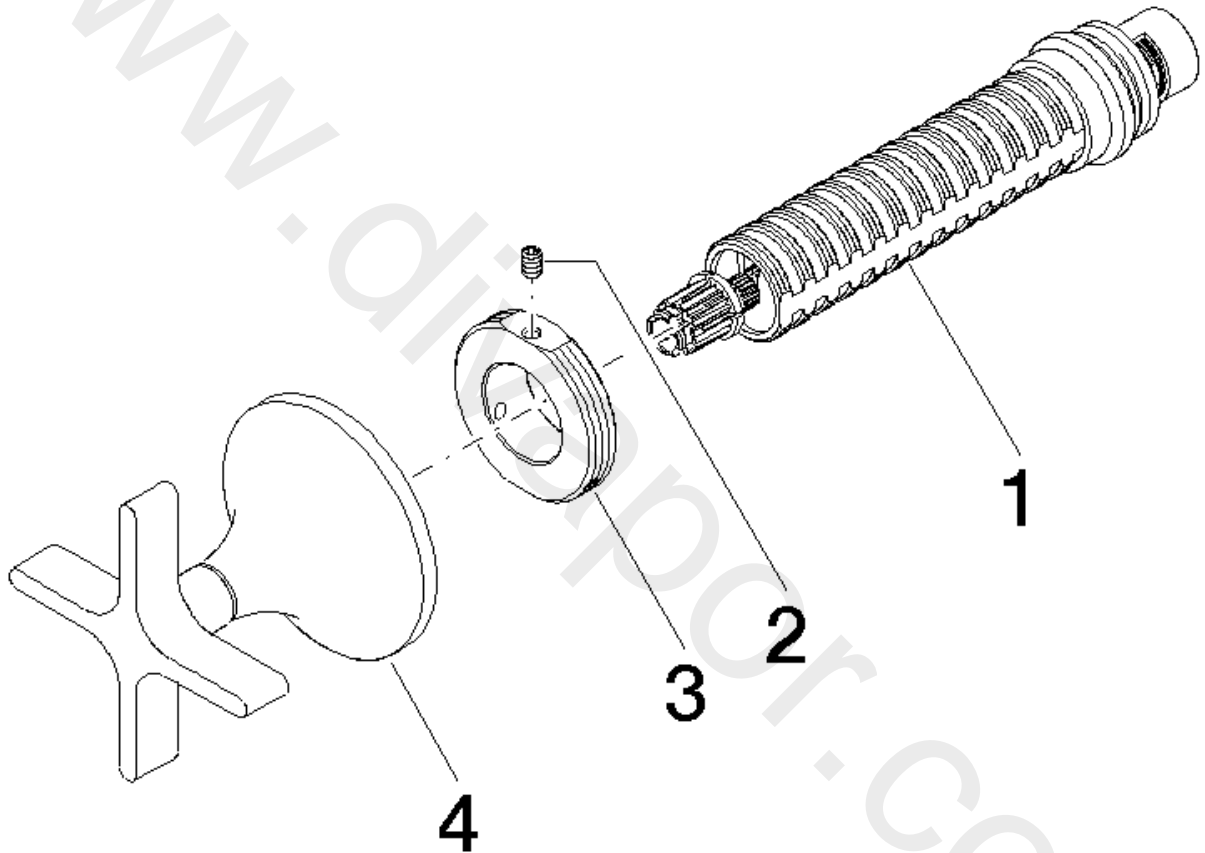

Bathtub - VAIA
 Volume Control clockwise-closing 3/4" - Chrome
 Article number: 36 608 809-00

Spare parts list

Position	Number of units	Item Number	Spare part	Lead time
1	1	90 90 03 127 00 90	top	2
2	1	09 31 11 008 90	pin	2
3	1	09 21 02 163 90	disc	2
4	1	90 20 80 014 00-00	handle	10

Bathtub - VAIA
Volume Control clockwise-closing 3/4" - Chrome
Article number: 36 608 809-00

www.divapor.com