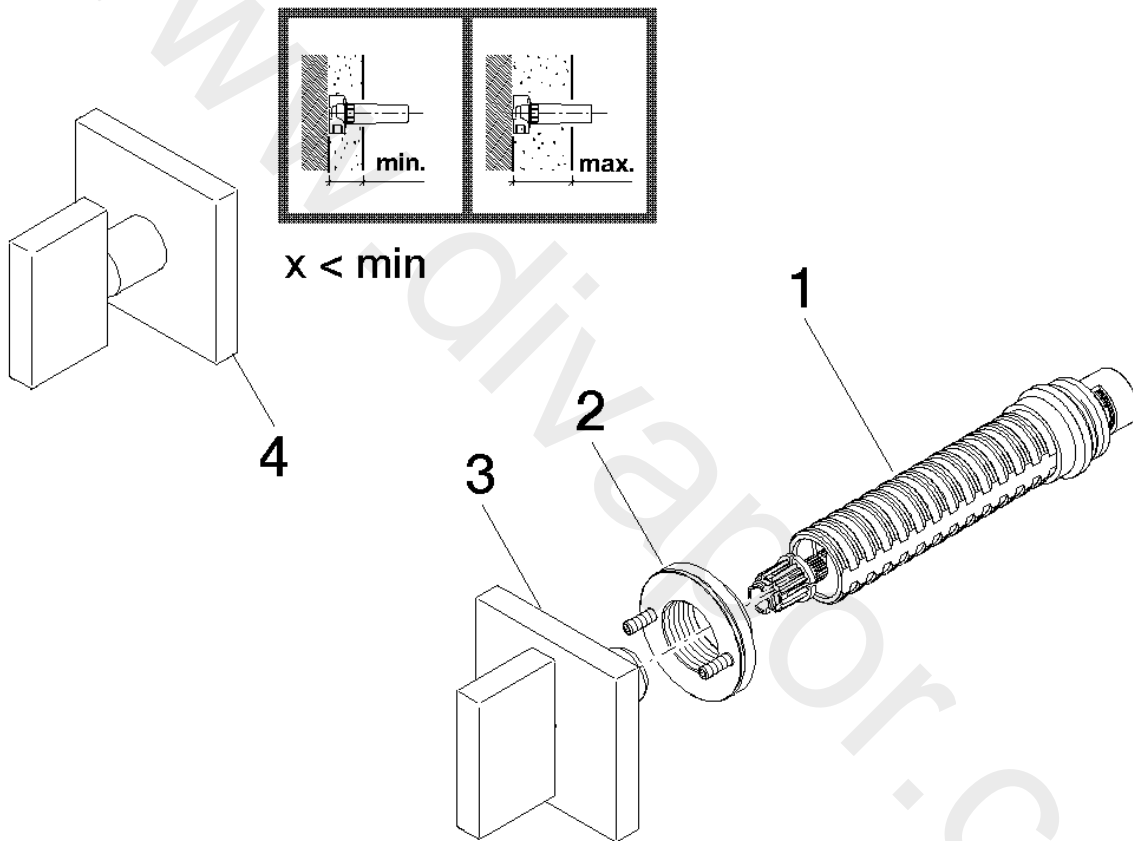

Bathtub - MEM

Volume Control clockwise-closing 3/4" - Chrome

Article number: 36 608 782-00

Date of manufacture from 10/27/2020

### Spare parts list

Position	Number of units	Item Number	Spare part	Lead time
1	1	90 90 03 127 00 90	top	2
2	1	90 21 02 108 00 90	disc	2
3	1	90 20 78 002 02-00	handle	2
4	1	04 20 78 002 01-00	handle	10

Bathtub - MEM

Volume Control clockwise-closing 3/4" - Chrome

Article number: 36 608 782-00

Date of manufacture from 10/27/2020

[www.divapor.com](http://www.divapor.com)