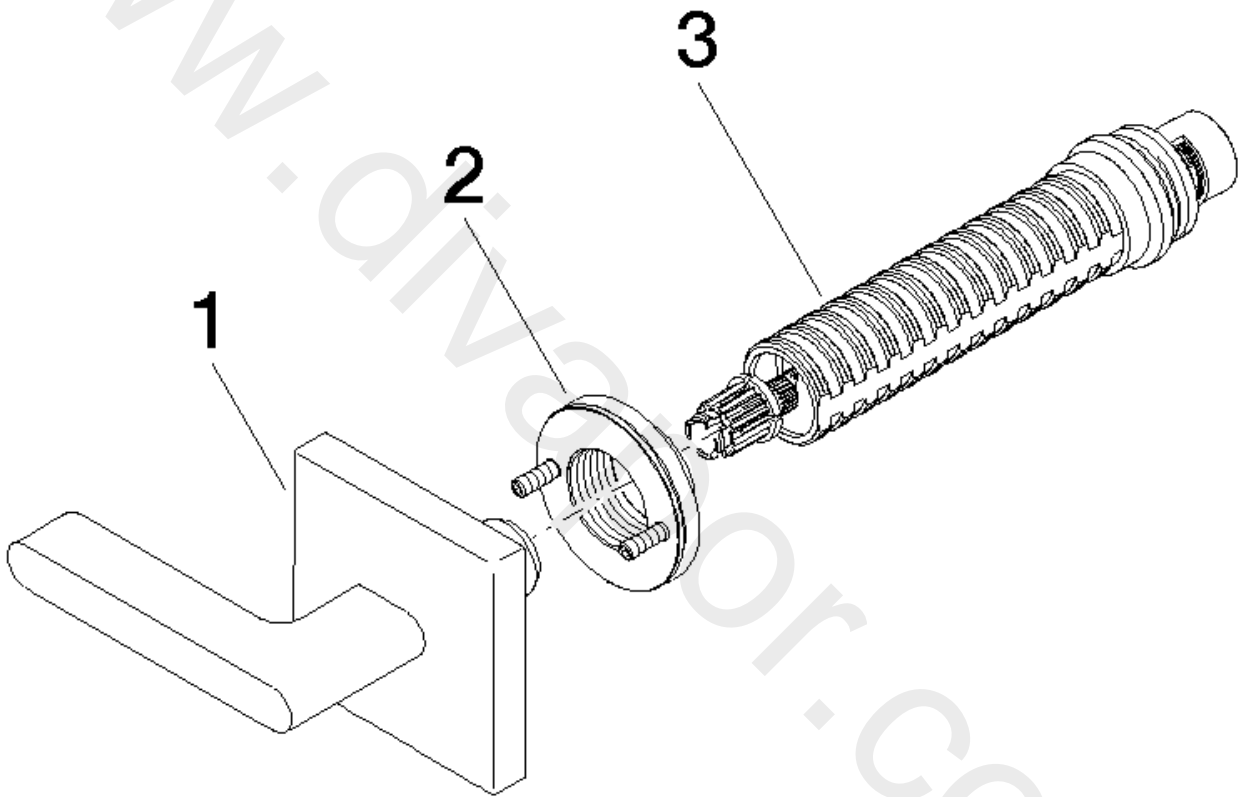

Bathtub - CYO

Volume Control clockwise-closing 3/4" - Chrome

Article number: 36 608 715-00

Date of manufacture from 10/14/2020

**Spare parts list**

Position	Number of units	Item Number	Spare part	Lead time
1	1	90 20 70 057 06-00	handle	10
2	1	90 21 02 108 00 90	disc	2
3	1	90 90 03 127 00 90	top	2

Bathtub - CYO

Volume Control clockwise-closing 3/4" - Chrome

Article number: 36 608 715-00

Date of manufacture from 10/14/2020

[www.divapor.com](http://www.divapor.com)