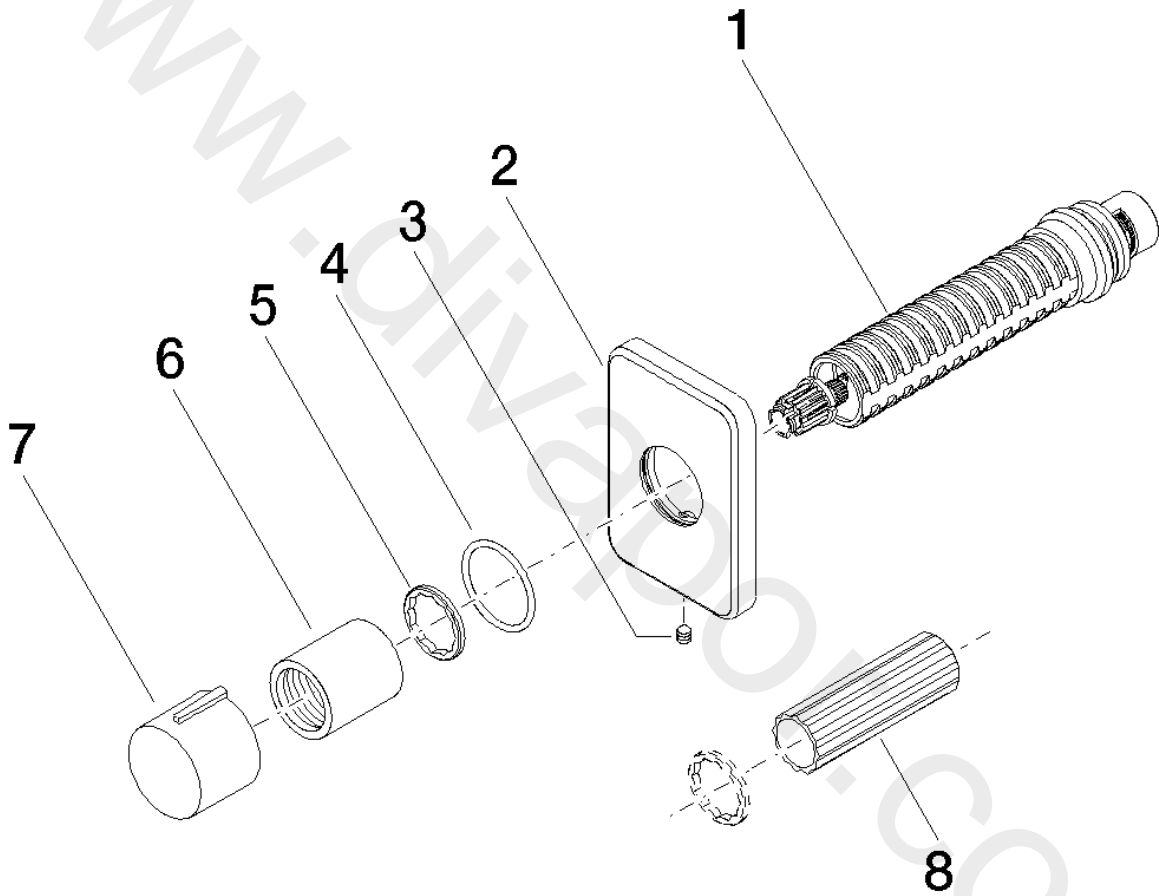

Bathtub - LULU

Volume Control clockwise-closing 3/4" - Chrome

Article number: 36 608 710-00

Bathtub - LULU

Volume Control clockwise-closing 3/4" - Chrome

Article number: 36 608 710-00

Spare parts list

Position	Number of units	Item Number	Spare part	Lead time
1	1	90 90 03 127 00 90	top	2
2	1	09 27 71 029-00	rosette	10
3	1	09 31 11 007 90	pin	2
4	1	09 14 10 063 90	seal	2
5	1	09 16 01 025 90	ring	2
6	1	09 21 02 070-00	cover	10
7	1	09 20 97 030-00	handle	10
8	1	09 30 09 010 90	key	2