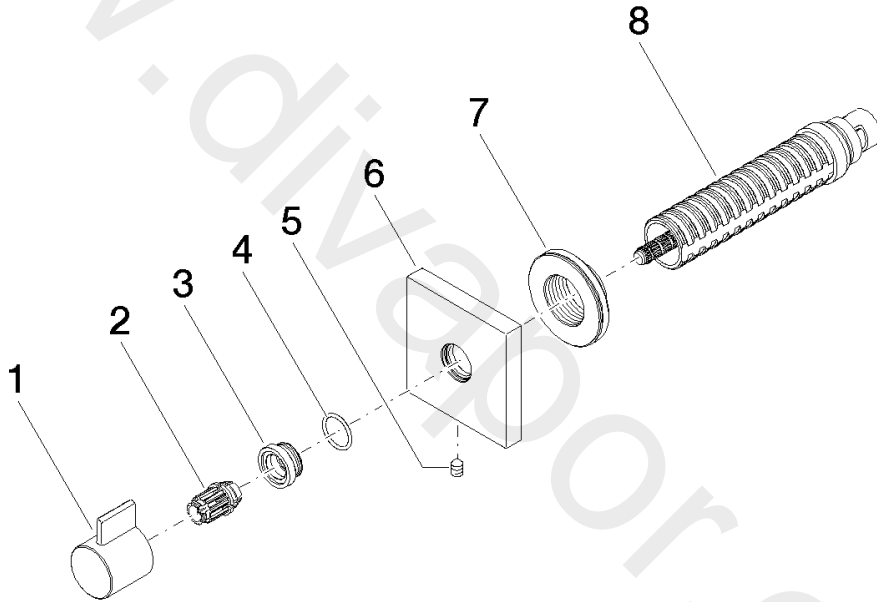

Bathtub - IMO

Volume Control counter-clockwise closing 1/2" - Chrome

Article number: 36 607 985-00

Bathtub - IMO

Volume Control counter-clockwise closing 1/2" - Chrome

Article number: 36 607 985-00

Spare parts list

Position	Number of units	Item Number	Spare part	Lead time
1	1	09 20 98 002-00	handle	10
2	1	09 12 12 005 90	fixing cap	2
3	1	09 12 12 043-00	base	10
4	1	09 14 10 017 90	seal	2
5	1	04 31 11 004 00 90	pin	2
6	1	09 27 98 014-00	rosette	10
7	1	09 21 02 151 90	sleeve	2
8	1	90 90 03 202 00 90	top	2