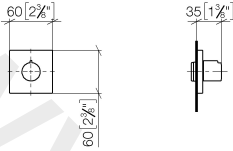

Wall valve anti-clockwise closing 1/2"

IMO

36 607 980

- rosette 60 x 60 mm
- head part with cut-to-length spindle and sleeve

Fits: IMO, SYMETRICS

	Platinum	36 607 980-08
	Chrome	36 607 980-00
	Brushed Platinum	36 607 980-06
	Brushed Durabronze (23kt Gold)	36 607 980-28
	Brushed Chrome	36 607 980-93
	Brushed Dark Platinum	36 607 980-99

Required miscellaneous

- Wall valve 1/2"** 35 607 970 90
- min. recess depth 75 mm
 - max. recess depth 145 mm

36 607 980

mm [inches]

Spare parts list

No.	Item Number	Name	Quantity used	Delivery time
1	09 20 98 001-08	handle	1	20
2	09 12 12 005 90	fixing cap	1	2
3	09 12 12 043-08	base	1	20
4	09 14 10 017 90	seal	1	2
5	04 31 11 004 00 90	pin	1	2
6	09 27 98 014-08	rosette	1	20
7	09 21 02 151 90	sleeve	1	2
8	90 90 03 202 00 90	top	1	2