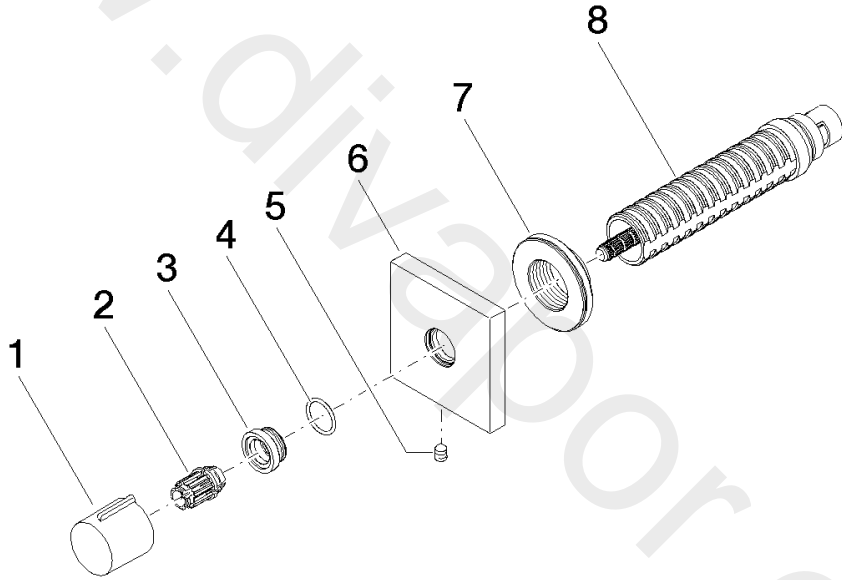

Bathtub - IMO

Volume Control counter-clockwise closing 1/2" - Chrome

Article number: 36 607 980-00

## Bathtub - IMO

Volume Control counter-clockwise closing 1/2" - Chrome

Article number: 36 607 980-00

### Spare parts list

Position	Number of units	Item Number	Spare part	Lead time
1	1	09 20 98 001-00	handle	10
2	1	09 12 12 005 90	fixing cap	2
3	1	09 12 12 043-00	base	10
4	1	09 14 10 017 90	seal	2
5	1	04 31 11 004 00 90	pin	2
6	1	09 27 98 014-00	rosette	10
7	1	09 21 02 151 90	sleeve	2
8	1	90 90 03 202 00 90	top	2