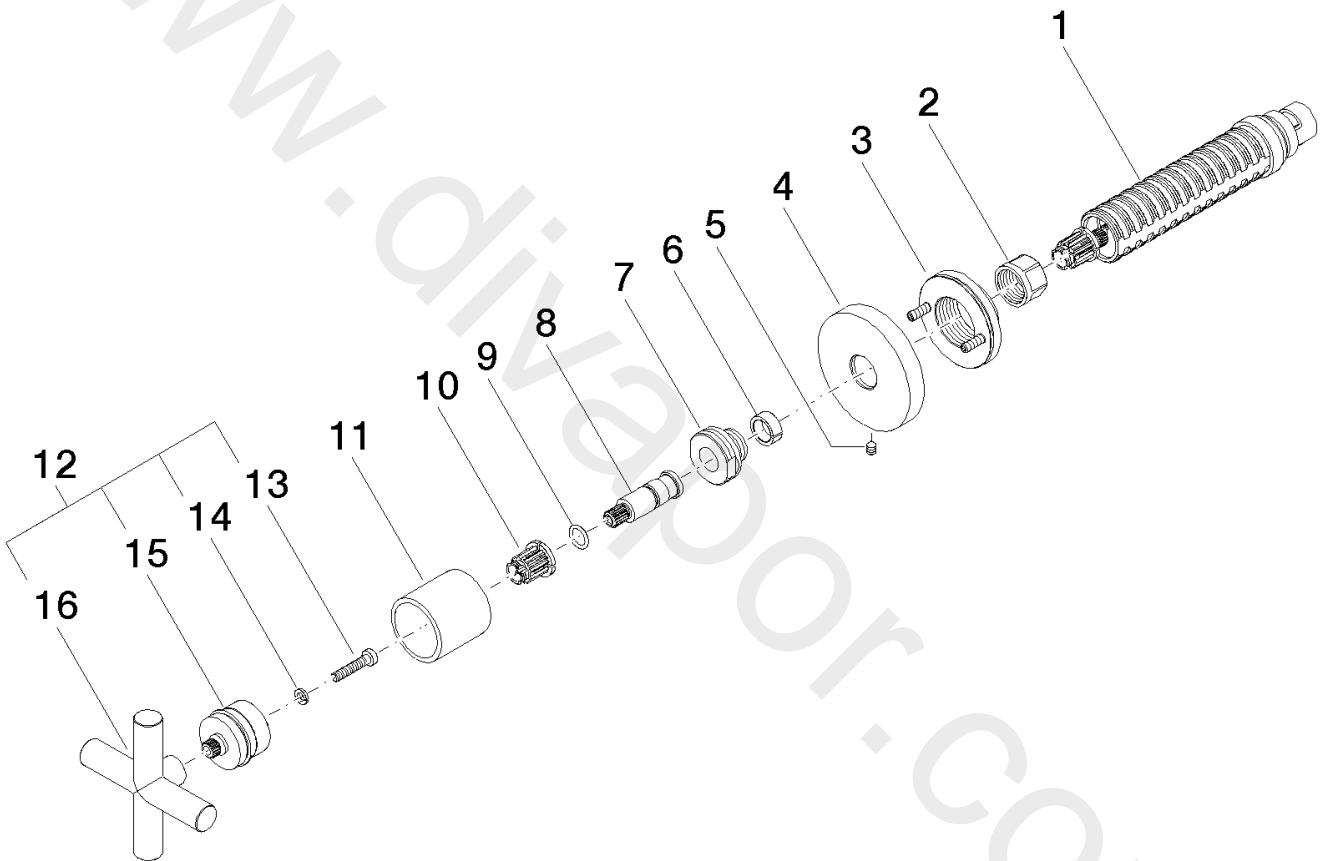

Bathtub - TARA

Volume Control clockwise-closing 1/2" - Chrome

Article number: 36 607 892-00

Date of manufacture from 10/27/2020

Bathtub - TARA

Volume Control clockwise-closing 1/2" - Chrome

Article number: 36 607 892-00

Date of manufacture from 10/27/2020

Spare parts list

Position	Number of units	Item Number	Spare part	Lead time
1	1	90 90 03 143 00 90	top	2
2	1	09 23 30 023 90	nut	2
3	1	90 21 02 108 00 90	disc	2
4	1	09 27 89 108-00	rosette	10
5	1	09 31 11 007 90	pin	2
6	1	09 14 15 020 90	ring	2
7	1	09 24 05 002 90	nipple	2
8	1	09 29 06 022 90	spindle	2
9	1	09 14 10 060 90	seal	2
10	1	90 12 12 002 00 90	fixing cap	2
11	1	09 21 02 144-00	sleeve	10
12	1	04 20 89 010 00-00	handle	60
13	1	09 30 30 075 90	screw	2
14	1	09 30 11 029 90	disc	2
15	1	90 12 12 007 00-00	base	10
16	1	09 20 89 010-00	handle	10