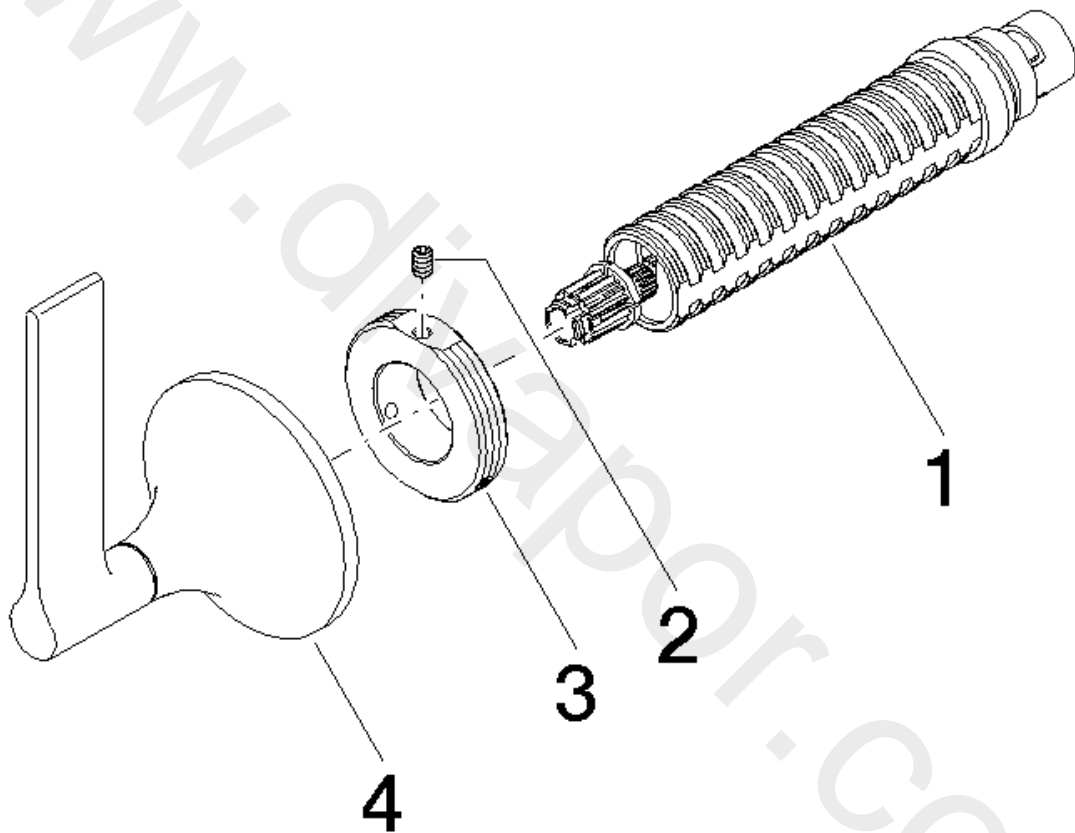

Bathtub - VAIA
 Volume Control clockwise-closing 1/2" - Chrome
 Article number: 36 607 819-00

Spare parts list

Position	Number of units	Item Number	Spare part	Lead time
1	1	90 90 03 143 00 90	top	2
2	1	09 31 11 008 90	pin	2
3	1	09 21 02 163 90	disc	2
4	1	90 20 80 015 00-00	handle	10

Bathtub - VAIA

Volume Control clockwise-closing 1/2" - Chrome

Article number: 36 607 819-00

www.divapor.com