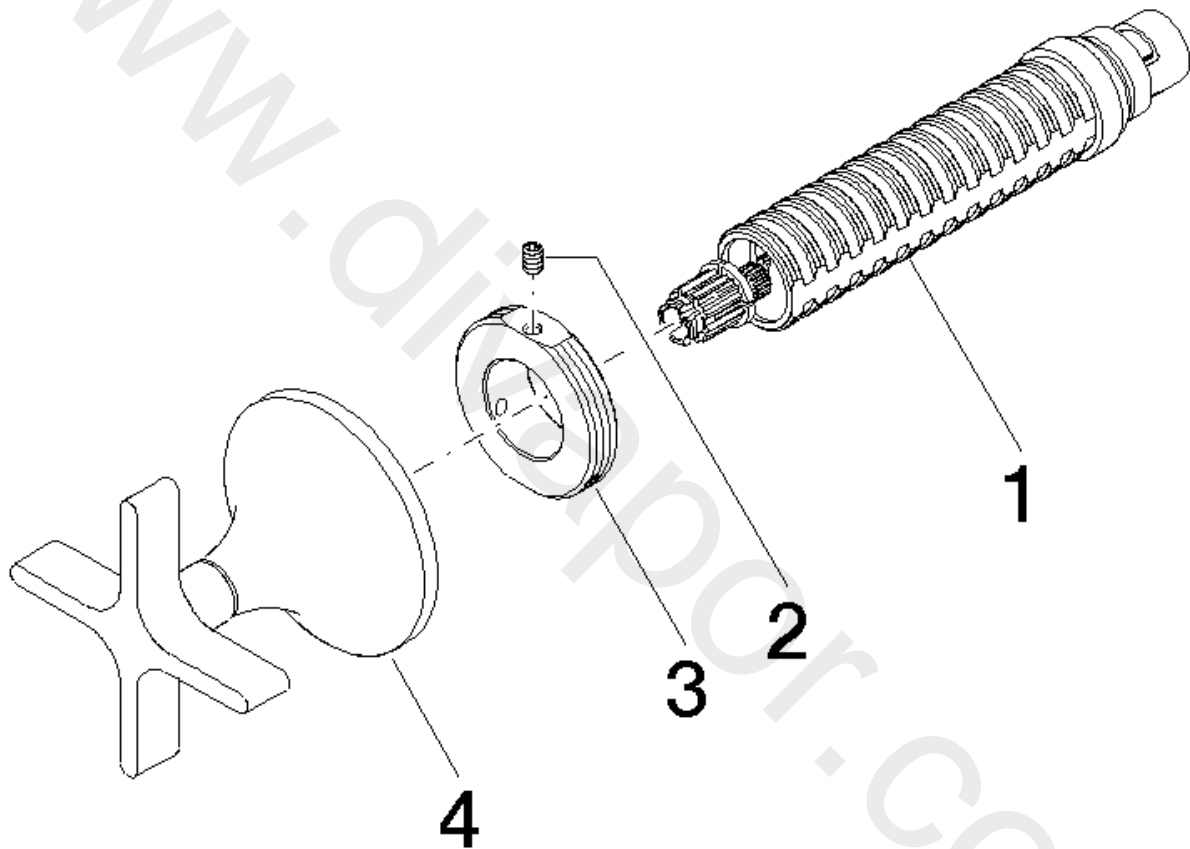

Bathtub - VAIA
 Volume Control clockwise-closing 1/2" - Chrome
 Article number: 36 607 809-00

Spare parts list

Position	Number of units	Item Number	Spare part	Lead time
1	1	90 90 03 143 00 90	top	2
2	1	09 31 11 008 90	pin	2
3	1	09 21 02 163 90	disc	2
4	1	90 20 80 014 00-00	handle	10

Bathtub - VAIA
Volume Control clockwise-closing 1/2" - Chrome
Article number: 36 607 809-00

www.divapor.com