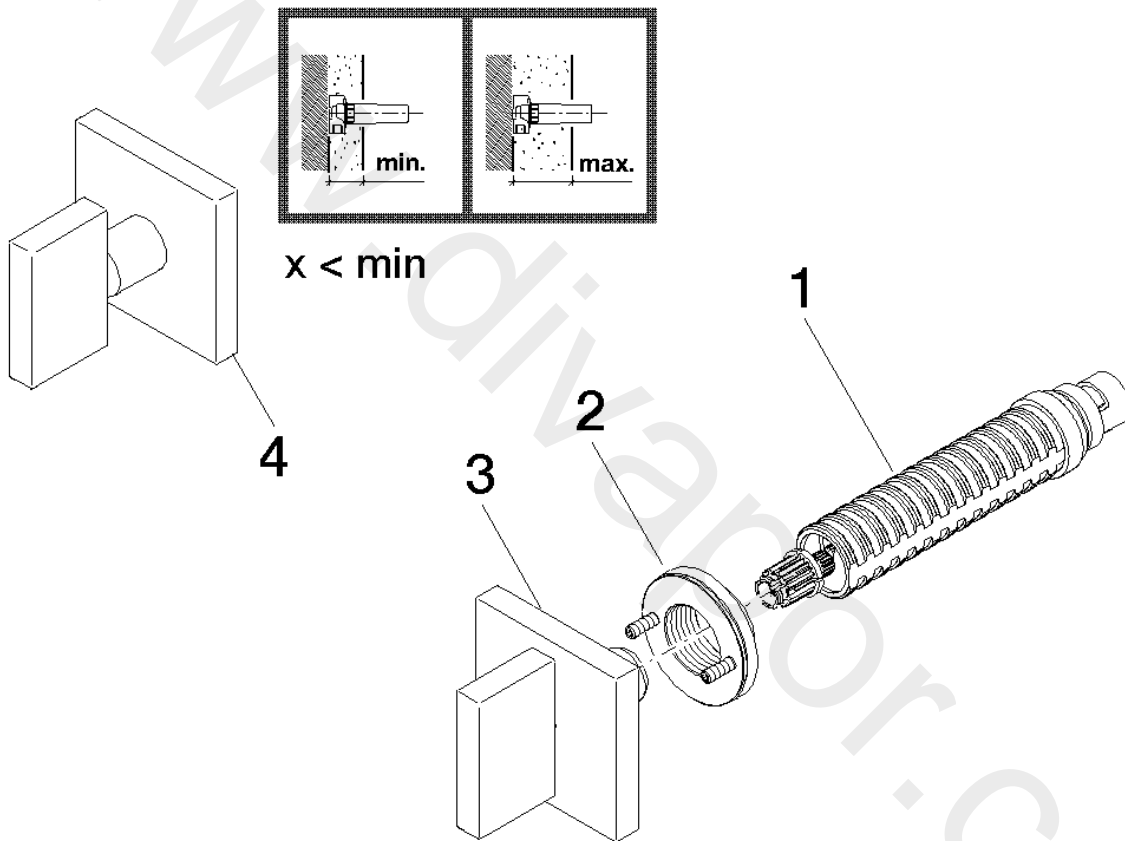

Bathtub - MEM

Volume Control clockwise-closing 1/2" - Chrome

Article number: 36 607 782-00

Date of manufacture from 10/14/2020

### Spare parts list

Position	Number of units	Item Number	Spare part	Lead time
1	1	90 90 03 143 00 90	top	2
2	1	90 21 02 108 00 90	disc	2
3	1	90 20 78 002 02-00	handle	2
4	1	04 20 78 002 01-00	handle	10

Bathtub - MEM

Volume Control clockwise-closing 1/2" - Chrome

Article number: 36 607 782-00

Date of manufacture from 10/14/2020

[www.divapor.com](http://www.divapor.com)